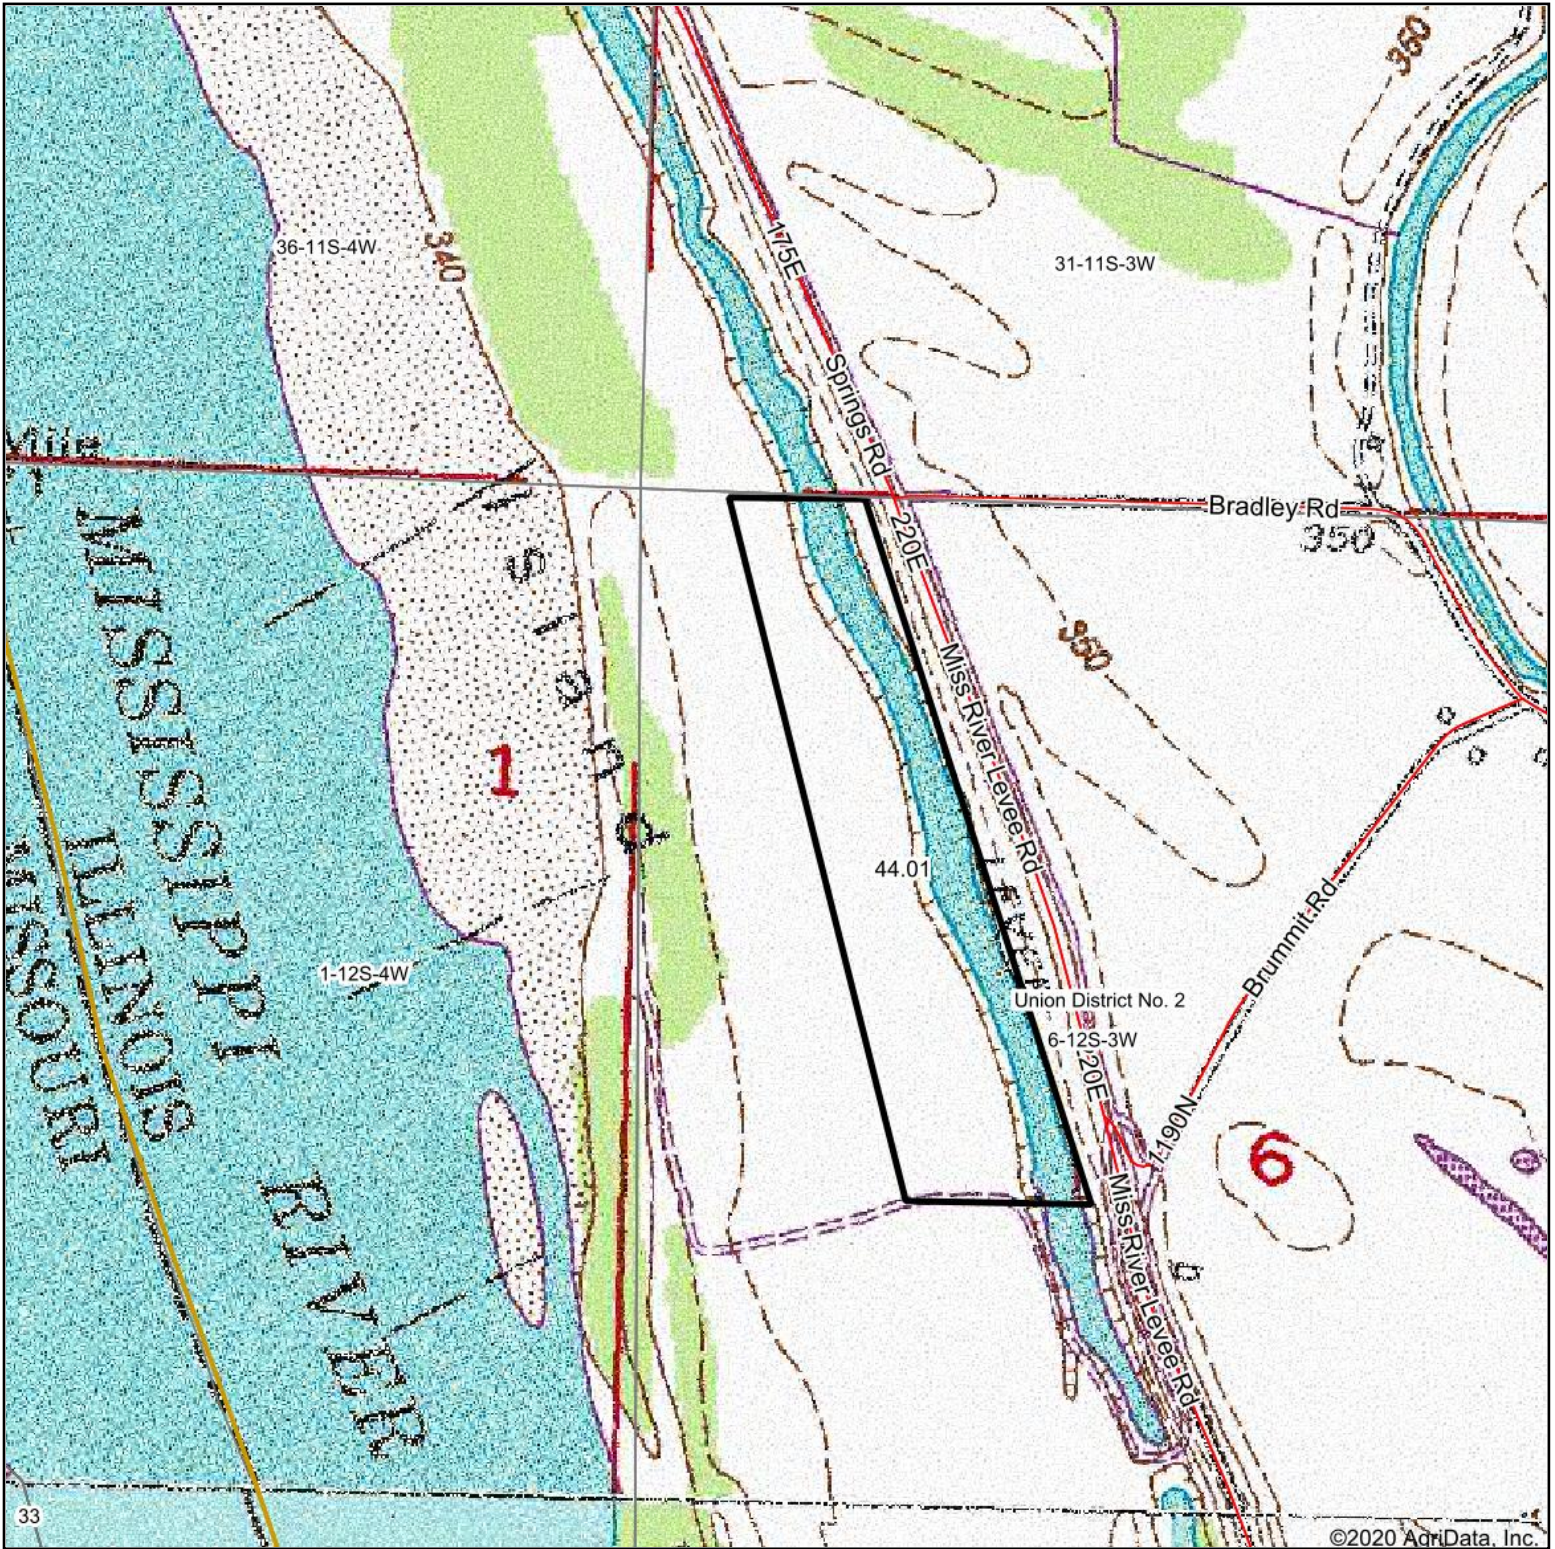

# Topography Map

map center: 37° 30' 29.7, -89° 29' 17.62

**6-12S-3W**  
**Union County**  
**Illinois**

12/28/2020