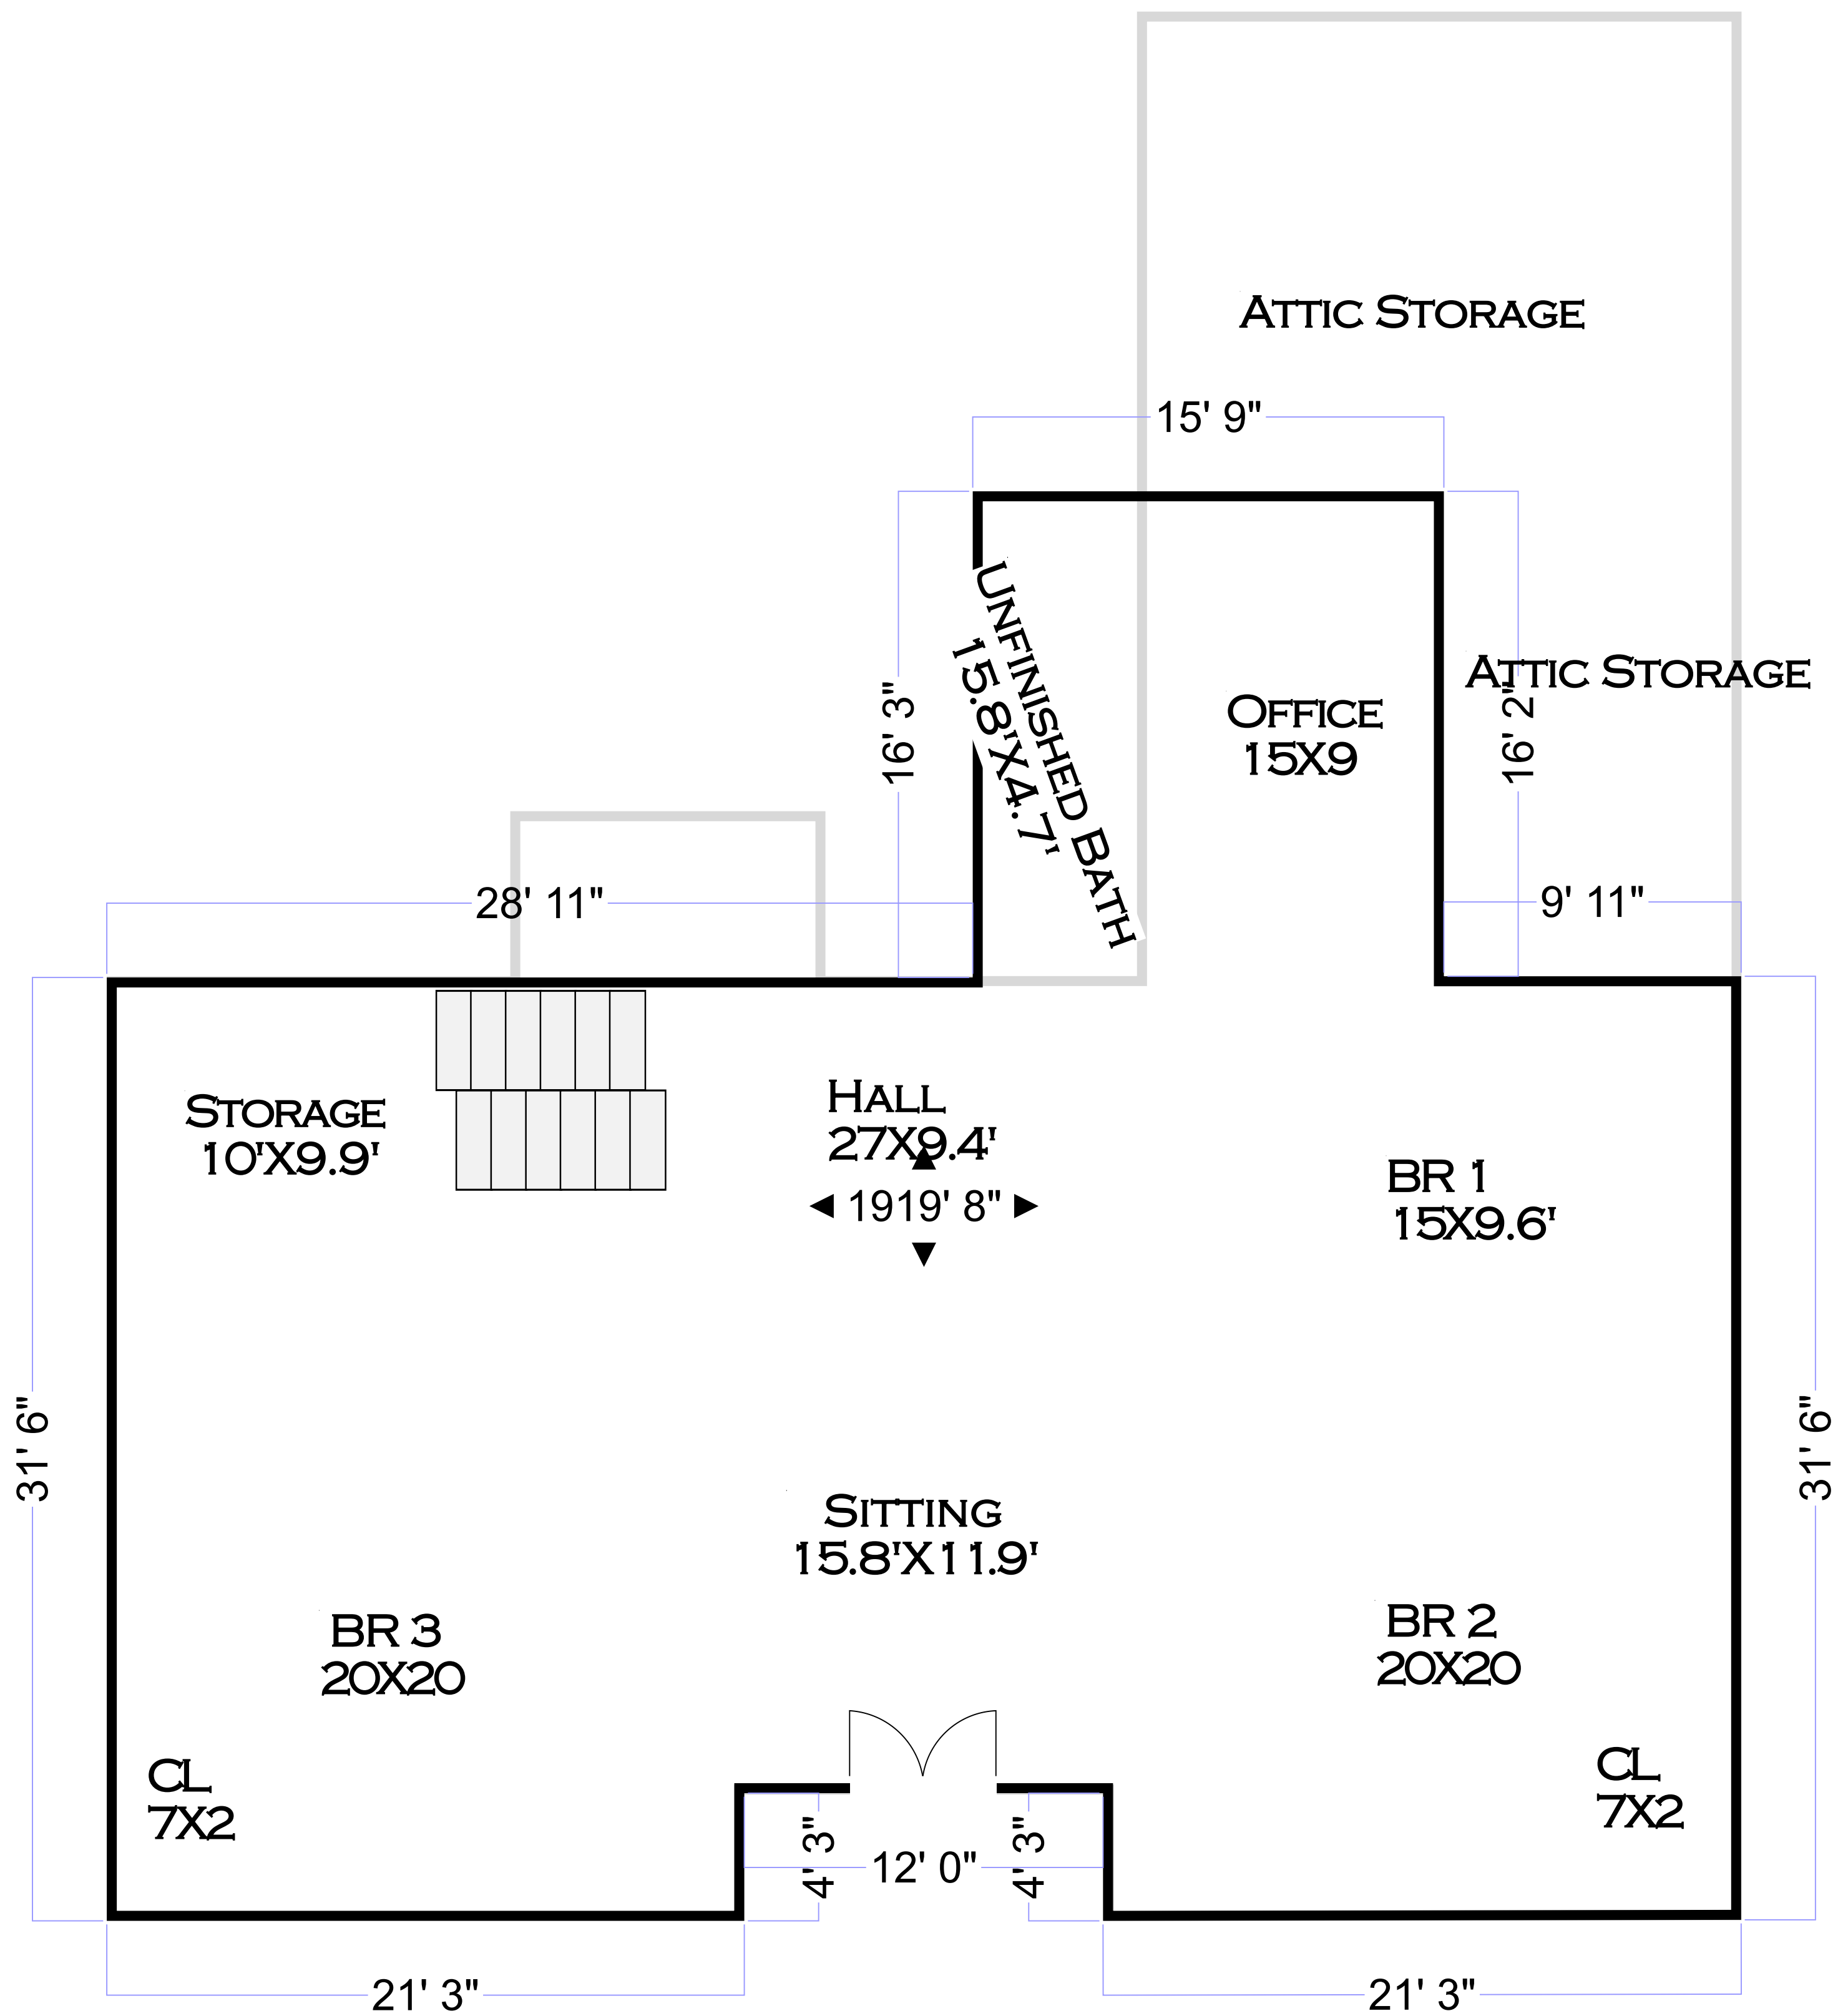

Site:	2536 Duplex Rd Spring Hill, TN 37174	Drawing: 01804	Project: 01804	Drawn: J.Baaa		Buy The Square Foot Thompsons Stn TN  <a href="http://BuyTheSquareFoot.com">BuyTheSquareFoot.com</a>
Total:	Main Floor = 2,374 SF <sup>2</sup> 2 <sup>nd</sup> Floors = 1,920 SF <sup>2</sup> Total = 4,297 SF <sup>2</sup> Below Grade = N/A SF <sup>2</sup>	Scale: 1/4" : 1' 0"	Date: 08/18/2022			

Site: 2536 Duplex Rd  
Spring Hill, TN 37174

Drawing: 01804

Project: 01804

Drawn: J.Baaa

Buy The Square Foot  
Thompsons Stn TN

Total: Main Floor = 2,374 SF<sup>2</sup>  
2<sup>nd</sup> Floors = 1,920 SF<sup>2</sup>  
Total = 4,294 SF<sup>2</sup>  
Below Grade = N/A SF<sup>2</sup>

Scale: 1/4" : 1' 0"

Date: 08/18/2022

BuyTheSquareFoot.com