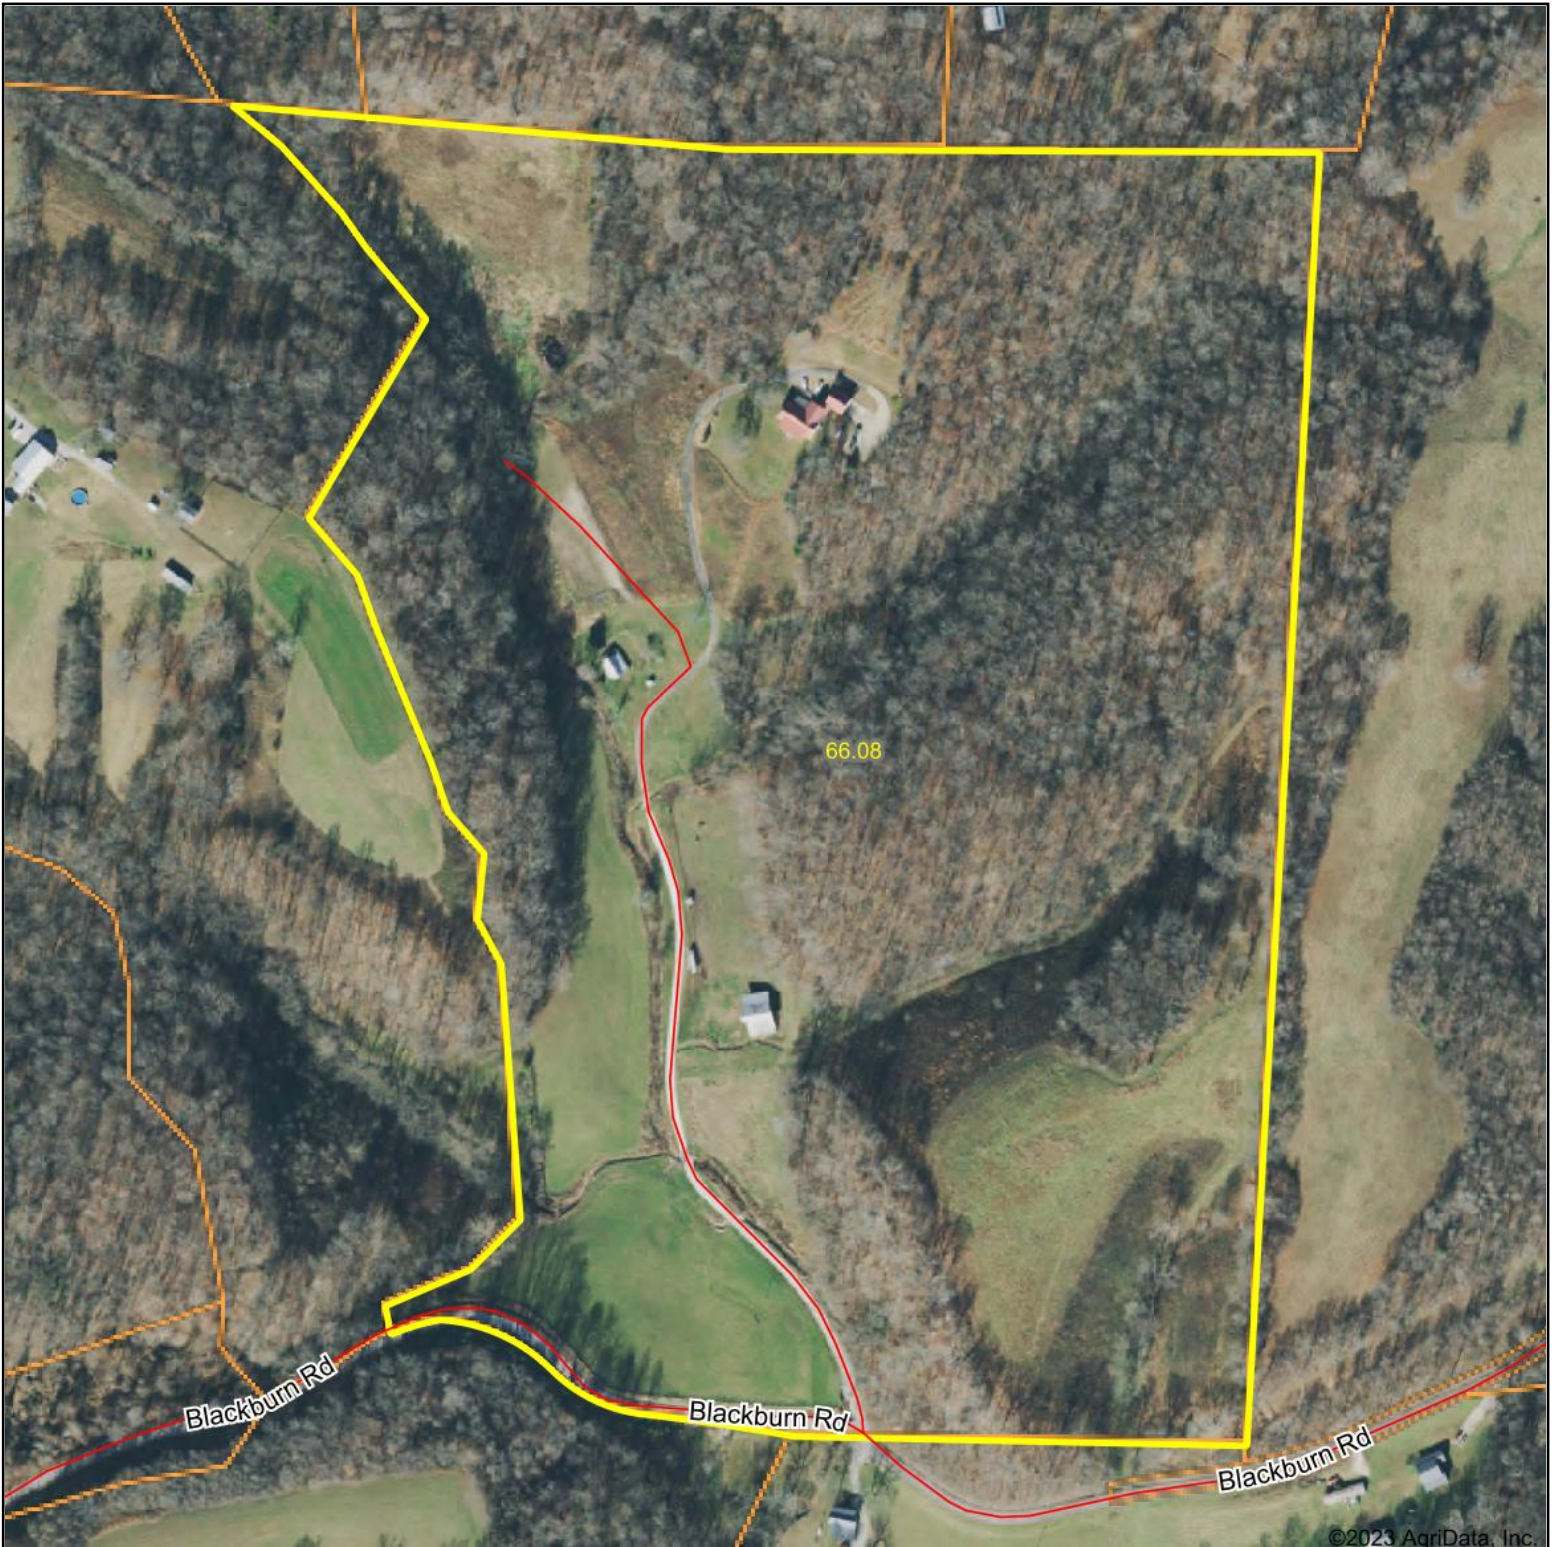

Aerial Map

Map Center: 35° 45' 51.92, -87° 9' 21.64

**Maury County
Tennessee**

1/4/2023

Maps Provided By:

© AgriData, Inc. 2021

www.AgriDataInc.com