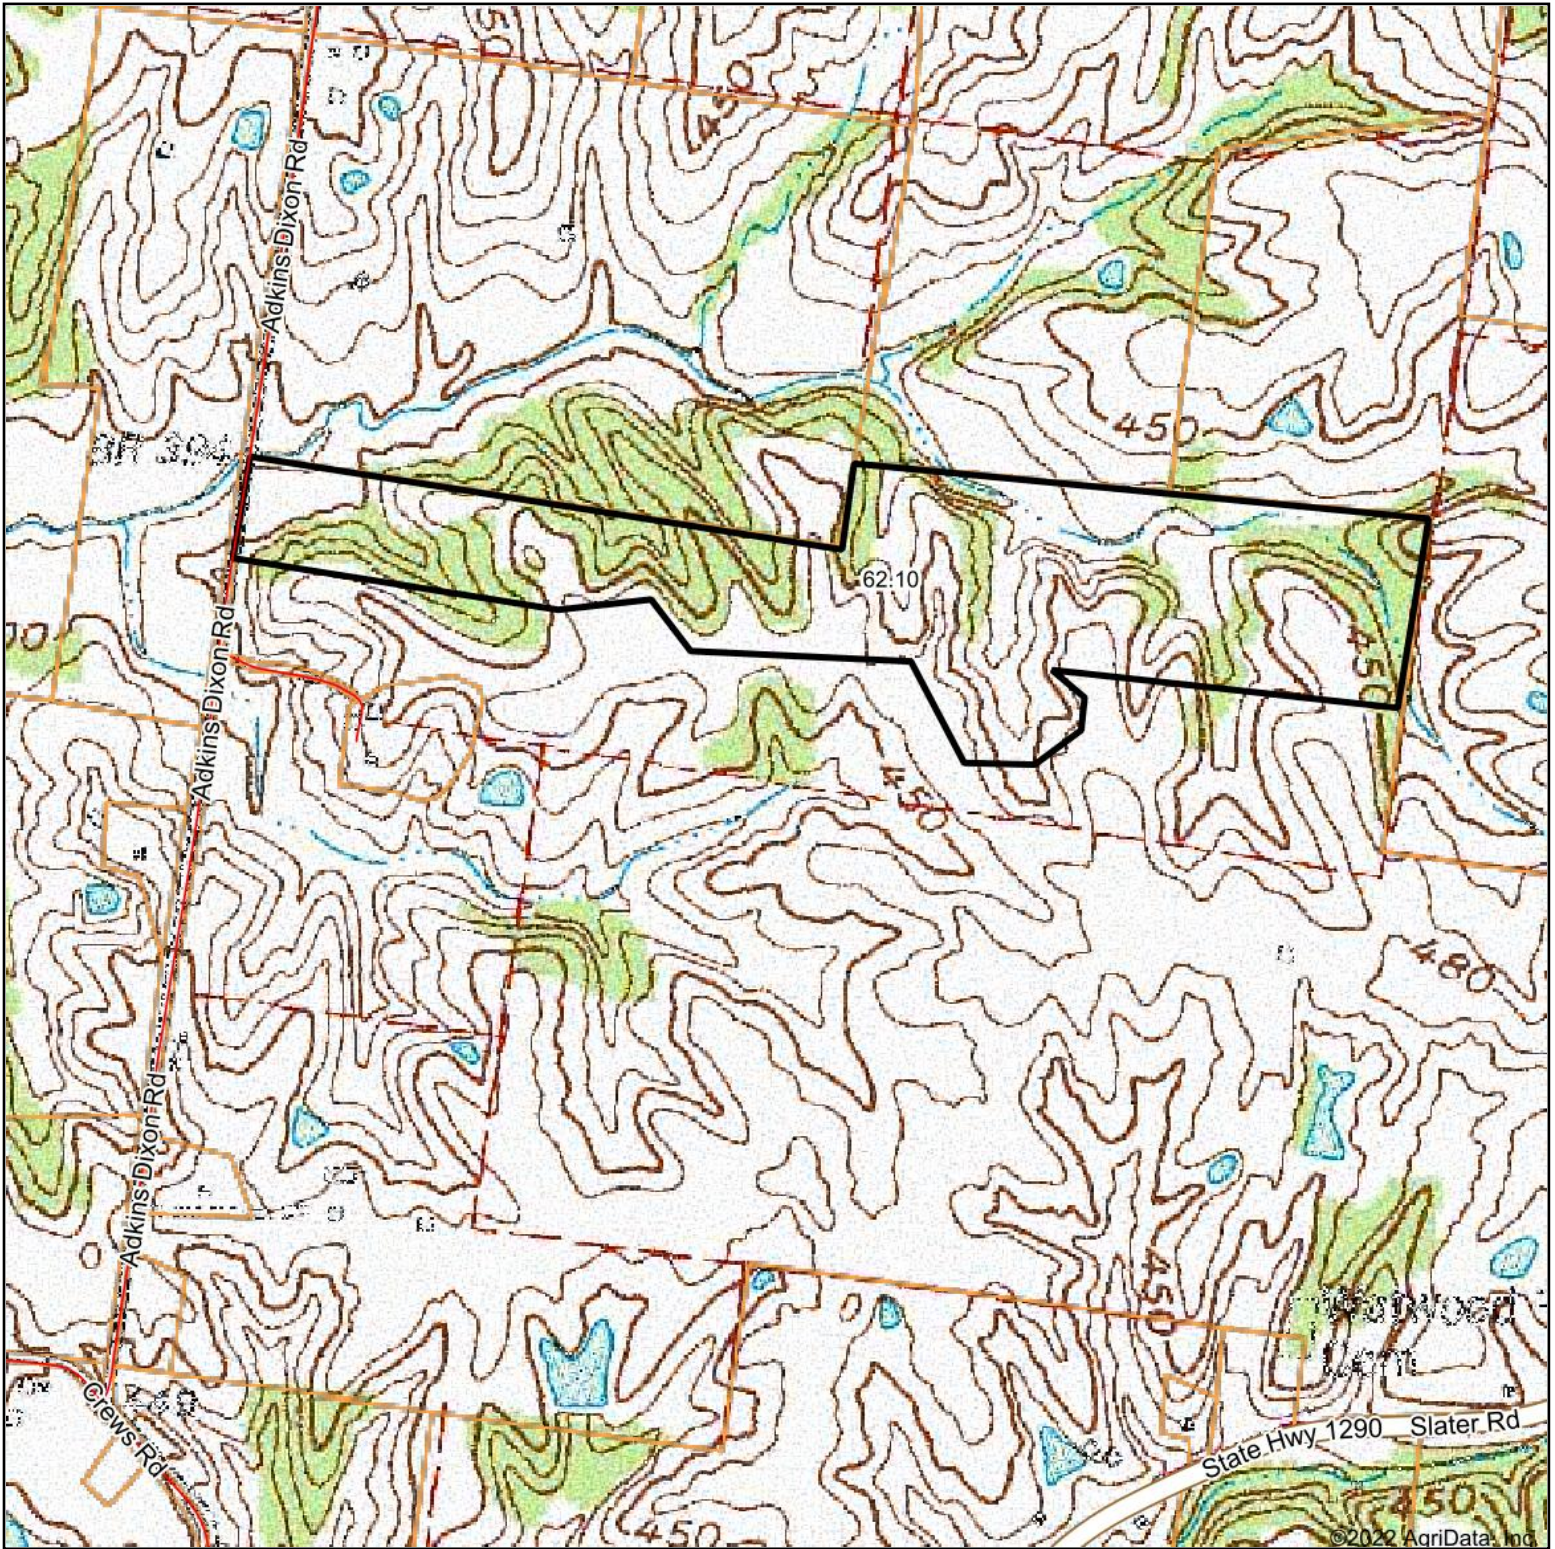

Topography Map

map center: 37° 0' 33.16, -89° 1' 24.67

**Ballard County
Kentucky**

12/28/2022

Maps Provided By:

© AgriData, Inc. 2021

www.AgriDataInc.com