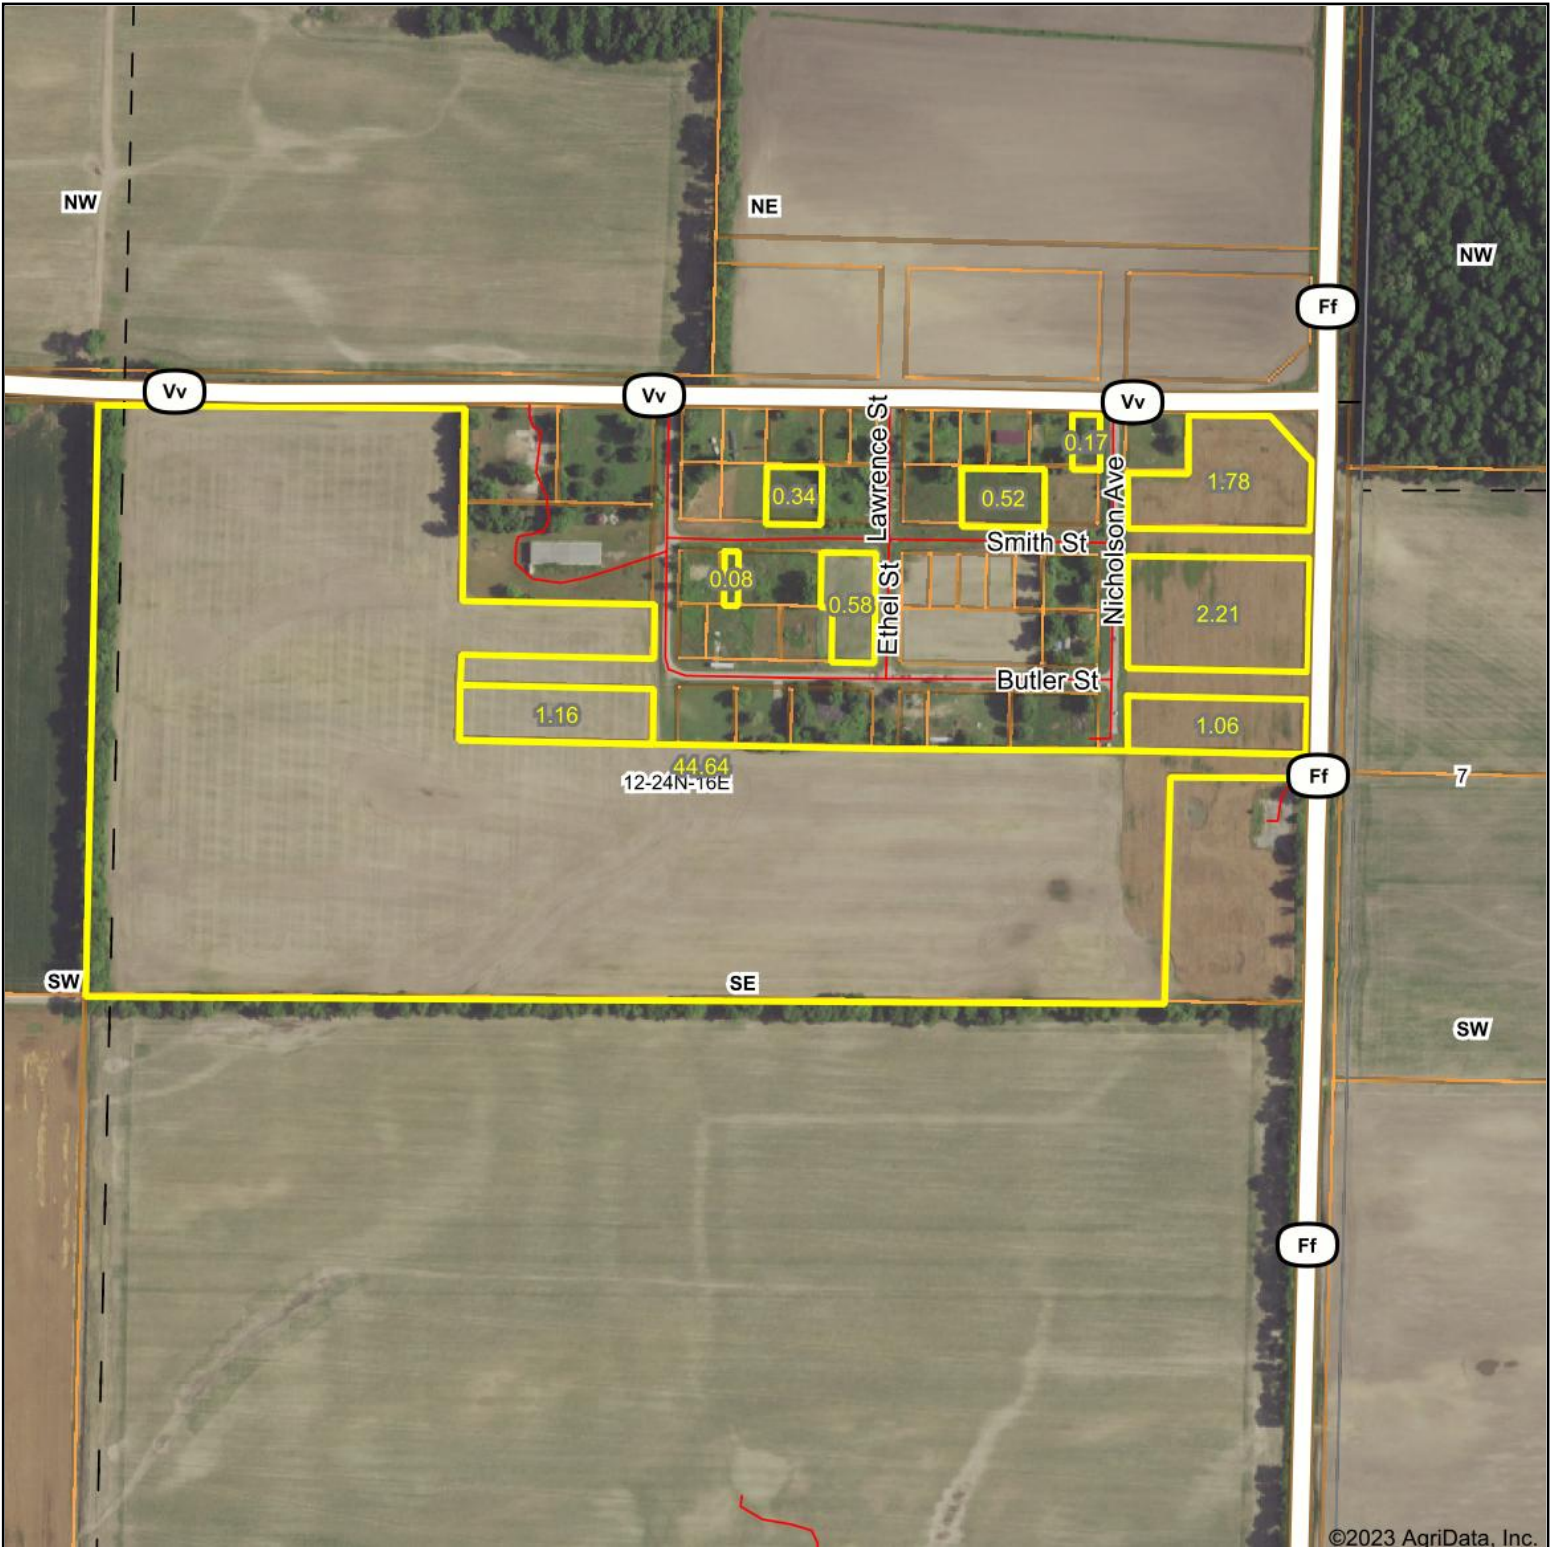

Aerial Map

©2023 AgriData, Inc.

Map Center: 36° 44' 15.01, -89° 16' 8.48

12-24N-16E
Mississippi County
Missouri

1/3/2023