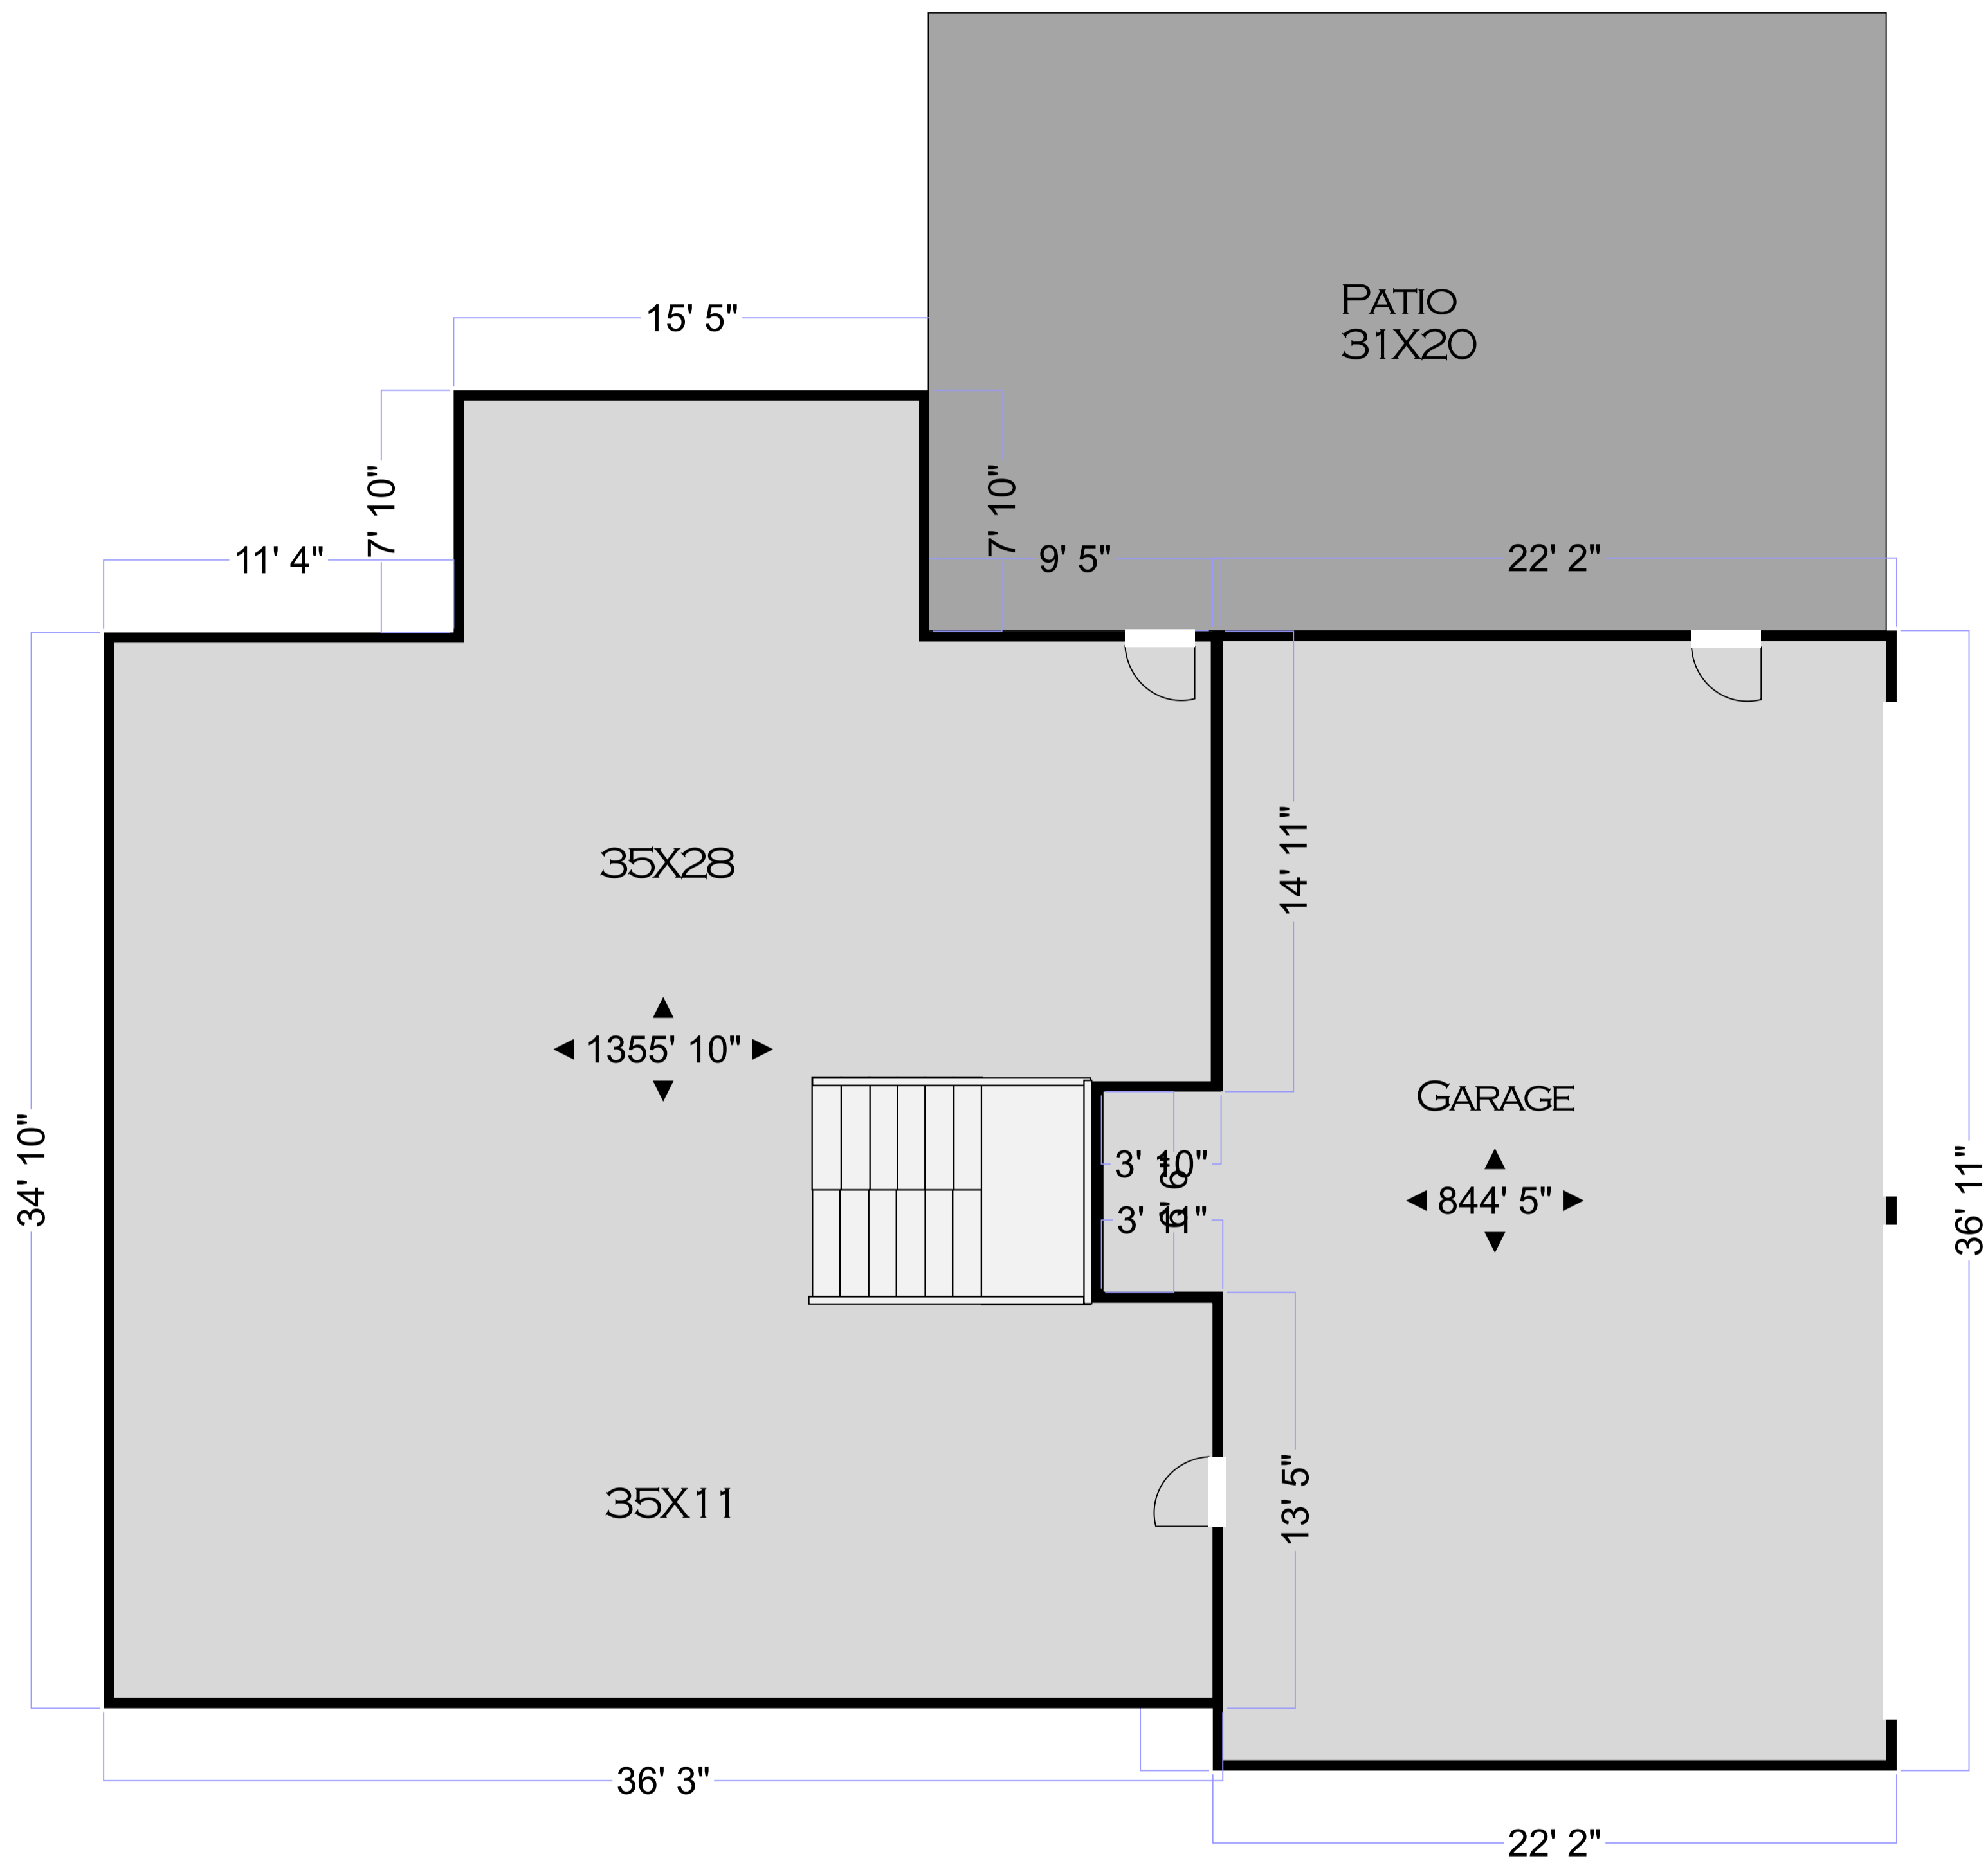

Site: 2078 Goose Creek Dr
Franklin, TN 37064, USA

Project:
05799

Drawn:
J. Bann

Buy The Square Foot
Thompsons Stn TN

Total:
Main Floor = 2,187 SF²
2nd Floor = 1,764 SF²
Total = 3,951 SF²
Unfinished (Not Included)
Below Grade = 1,356 SF²

Scale:
1/4":1'0"

Date
06/7/5/2023

BuyTheSquareFoot.com

Site:	2078 Goose Creek Dr Franklin, TN 37064, USA	Project:	05799	Drawn:	J. Bann		Buy The Square Foot Thompsons Stn TN
Total:	Main Floor = 2,187 SF² 2nd Floor = 1,764 SF² Total = 3,951 SF² Unfinished (Not Included) Below Grade = 1,356 SF²	Scale:	1/4":1'0"	Date	06/7/5/2023		BuyTheSquareFoot.com