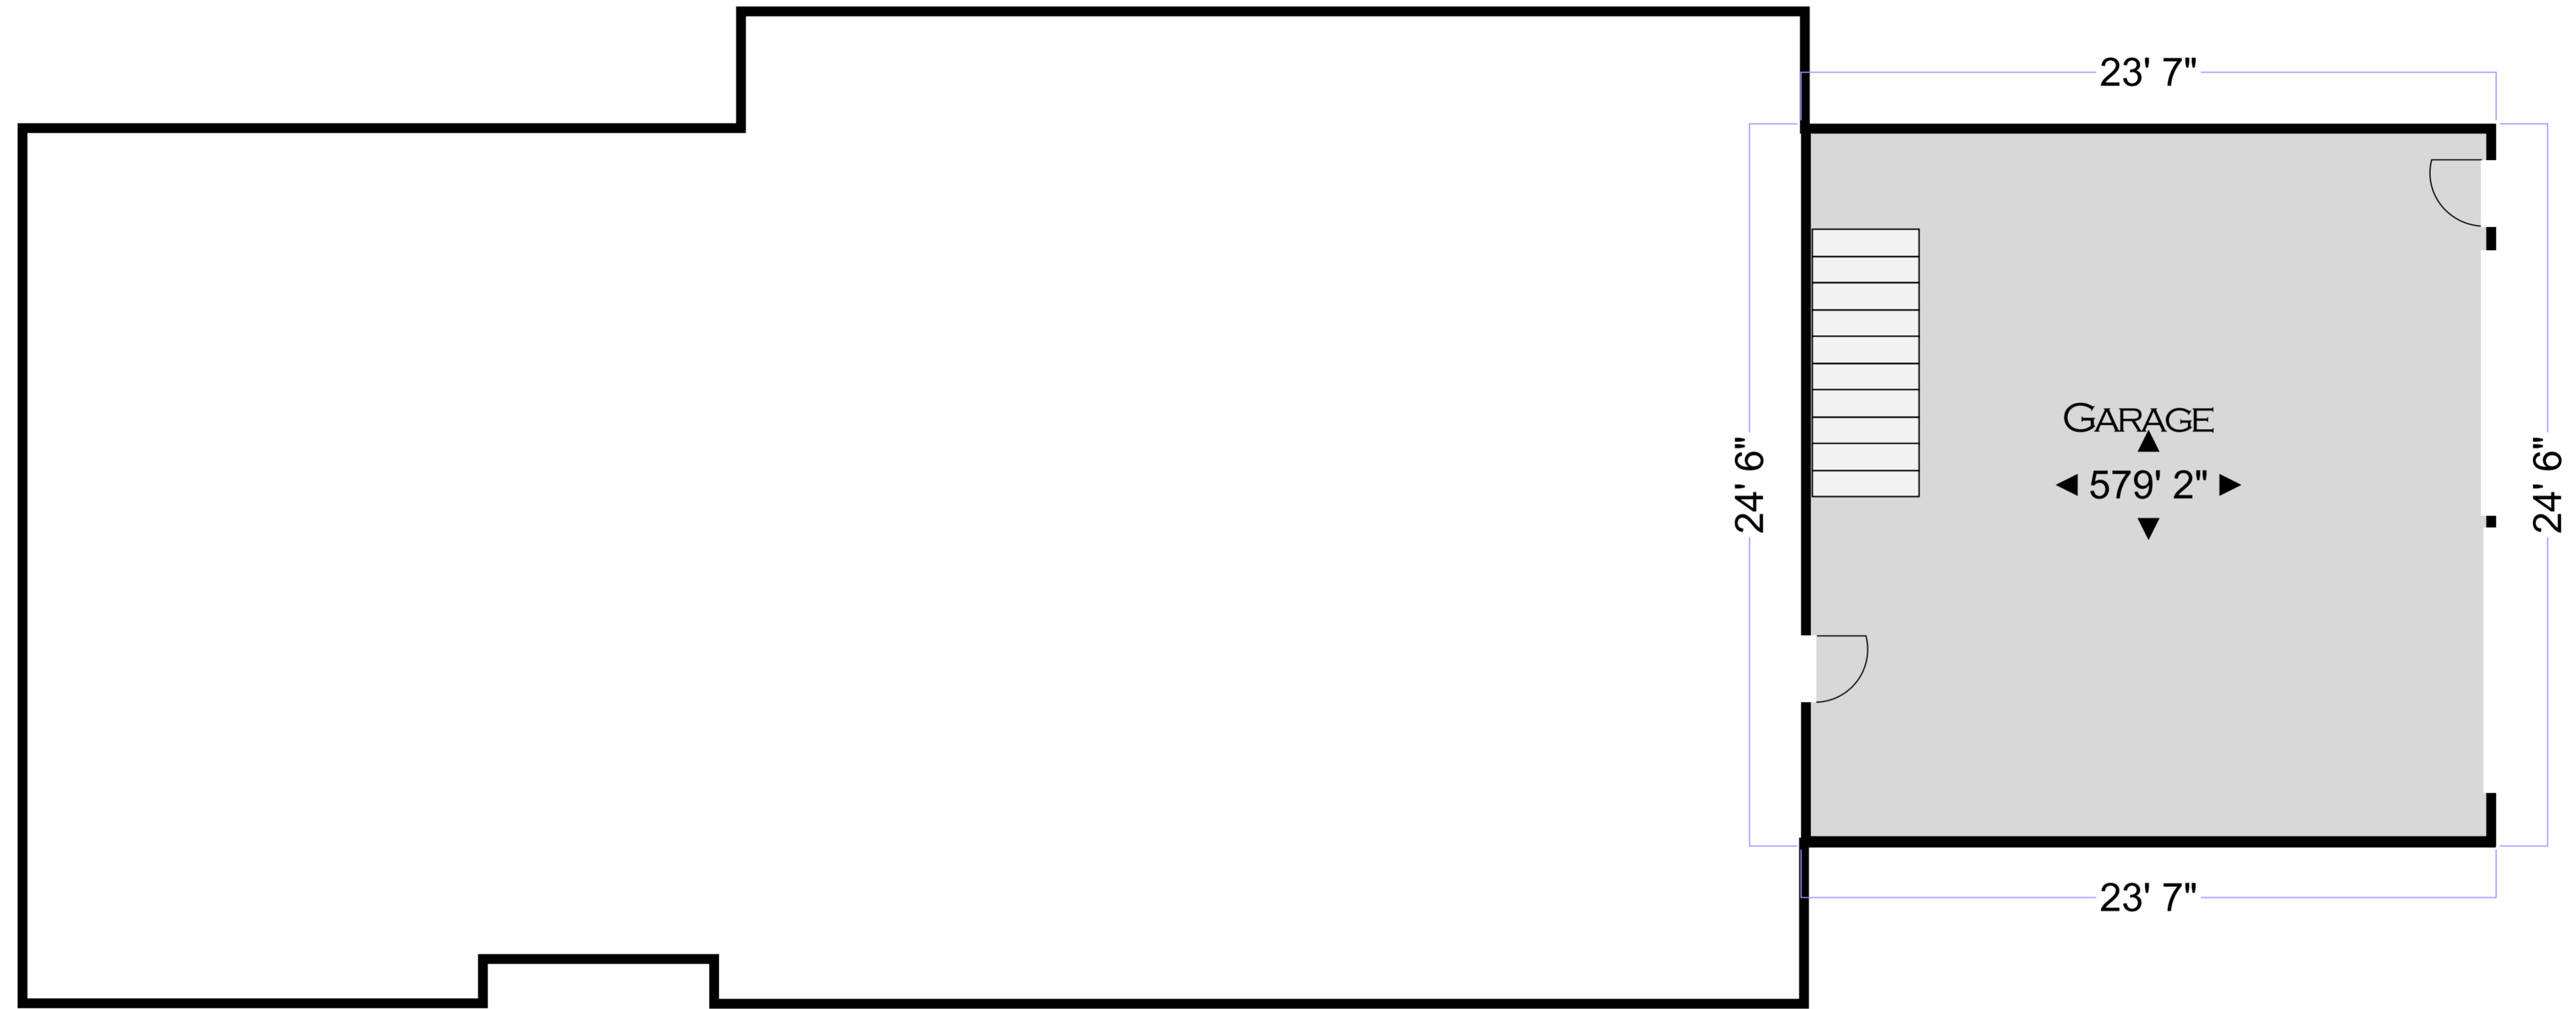

Site:	860 Lakemont Dr Nashville, TN 37220, USA	Project:	05368	Drawn:	J.Bann		Buy The Square Foot Thompsons Stn TN
Total:	Main Floor = 2,500 SF² 2rd Floor = 1,101 SF² Total = 3,601 SF²	Scale:	1/4":1'0"	Date:	06/01/2023		BuyTheSquareFoot.com

Site:	860 Lakemont Dr Nashville, TN 37220, USA	Project:	05368	Drawn:	J. Bann		Buy The Square Foot Thompsons Stn TN
Total:	Main Floor = 2,500 SF² 2rd Floor = 1,101 SF² Total = 3,601 SF²	Scale:	1/4":1'0"	Date:	06/01/2023		BuyTheSquareFoot.com