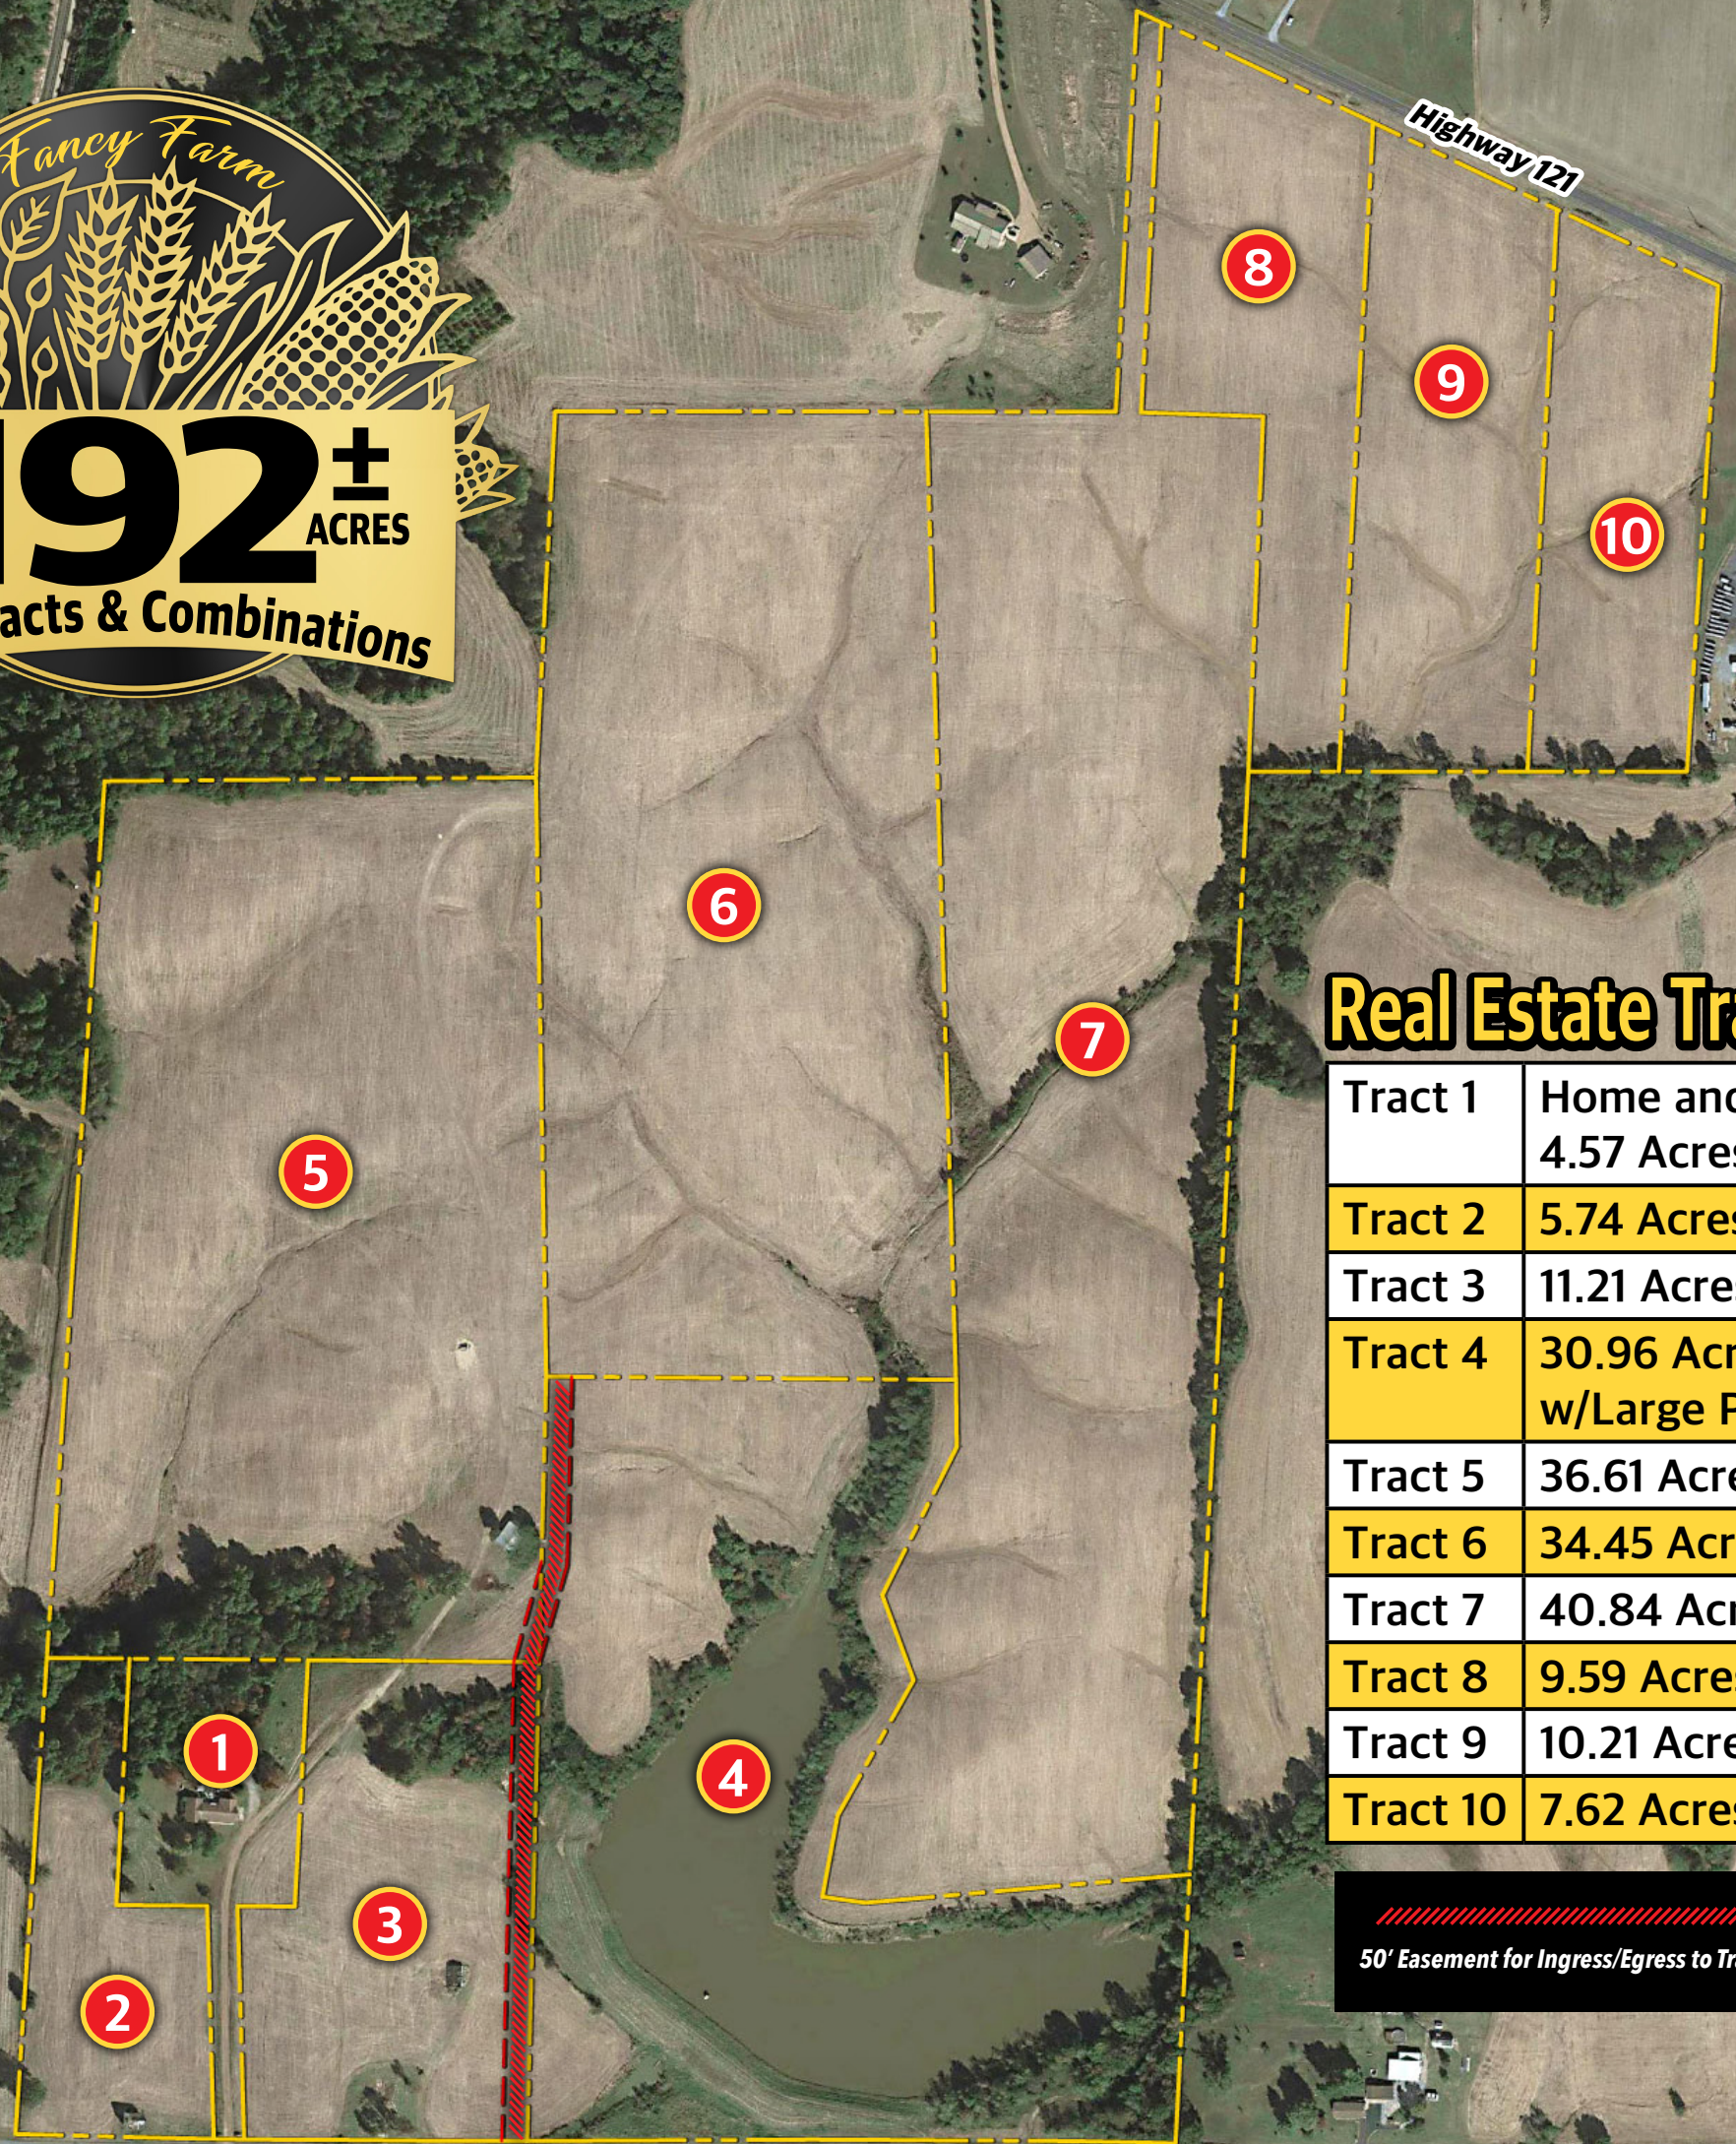

Fancy Farm

192[±] ACRES

In 10 Tracts & Combinations

KY 339

Highway 121

Real Estate Tracts

Tract 1	Home and 4.57 Acres
Tract 2	5.74 Acres
Tract 3	11.21 Acres
Tract 4	30.96 Acres w/Large Pond
Tract 5	36.61 Acres
Tract 6	34.45 Acres
Tract 7	40.84 Acres
Tract 8	9.59 Acres
Tract 9	10.21 Acres
Tract 10	7.62 Acres

//////
50' Easement for Ingress/Egress to Tracts 5 & 6

C/L KY 1213

C/L KY 1213