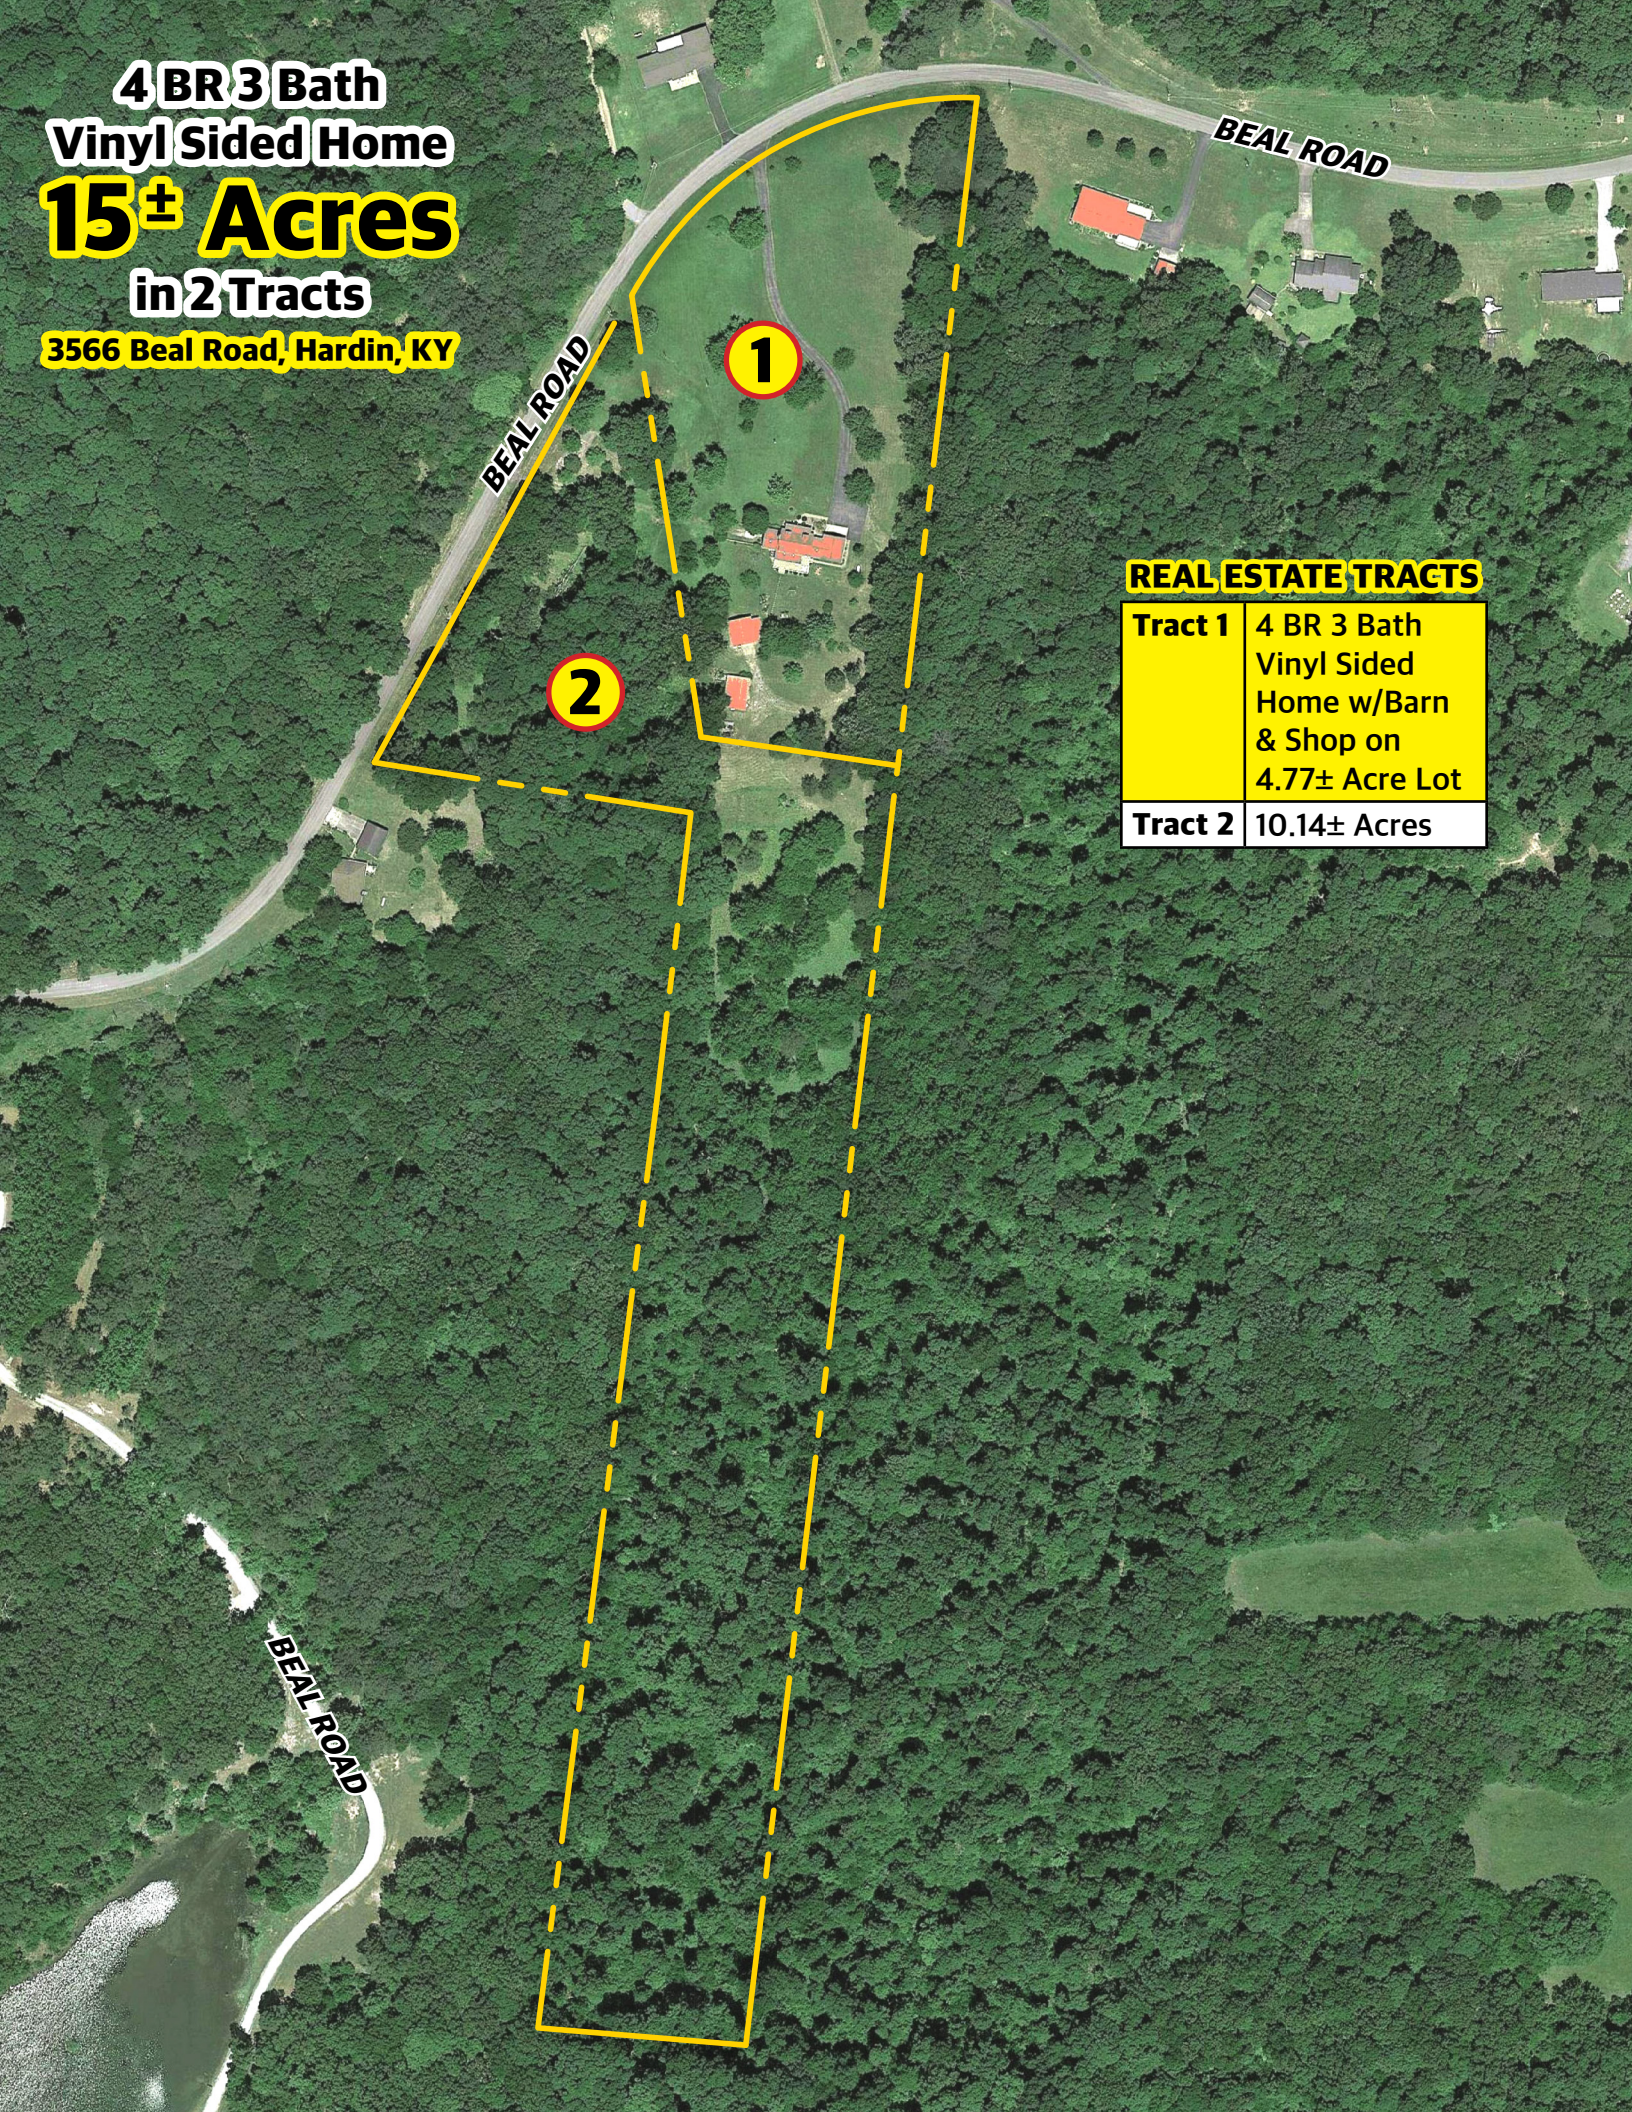

4 BR 3 Bath
Vinyl Sided Home
15[±] Acres
in 2 Tracts

3566 Beal Road, Hardin, KY

REAL ESTATE TRACTS

Tract 1	4 BR 3 Bath Vinyl Sided Home w/Barn & Shop on 4.77 [±] Acre Lot
Tract 2	10.14 [±] Acres