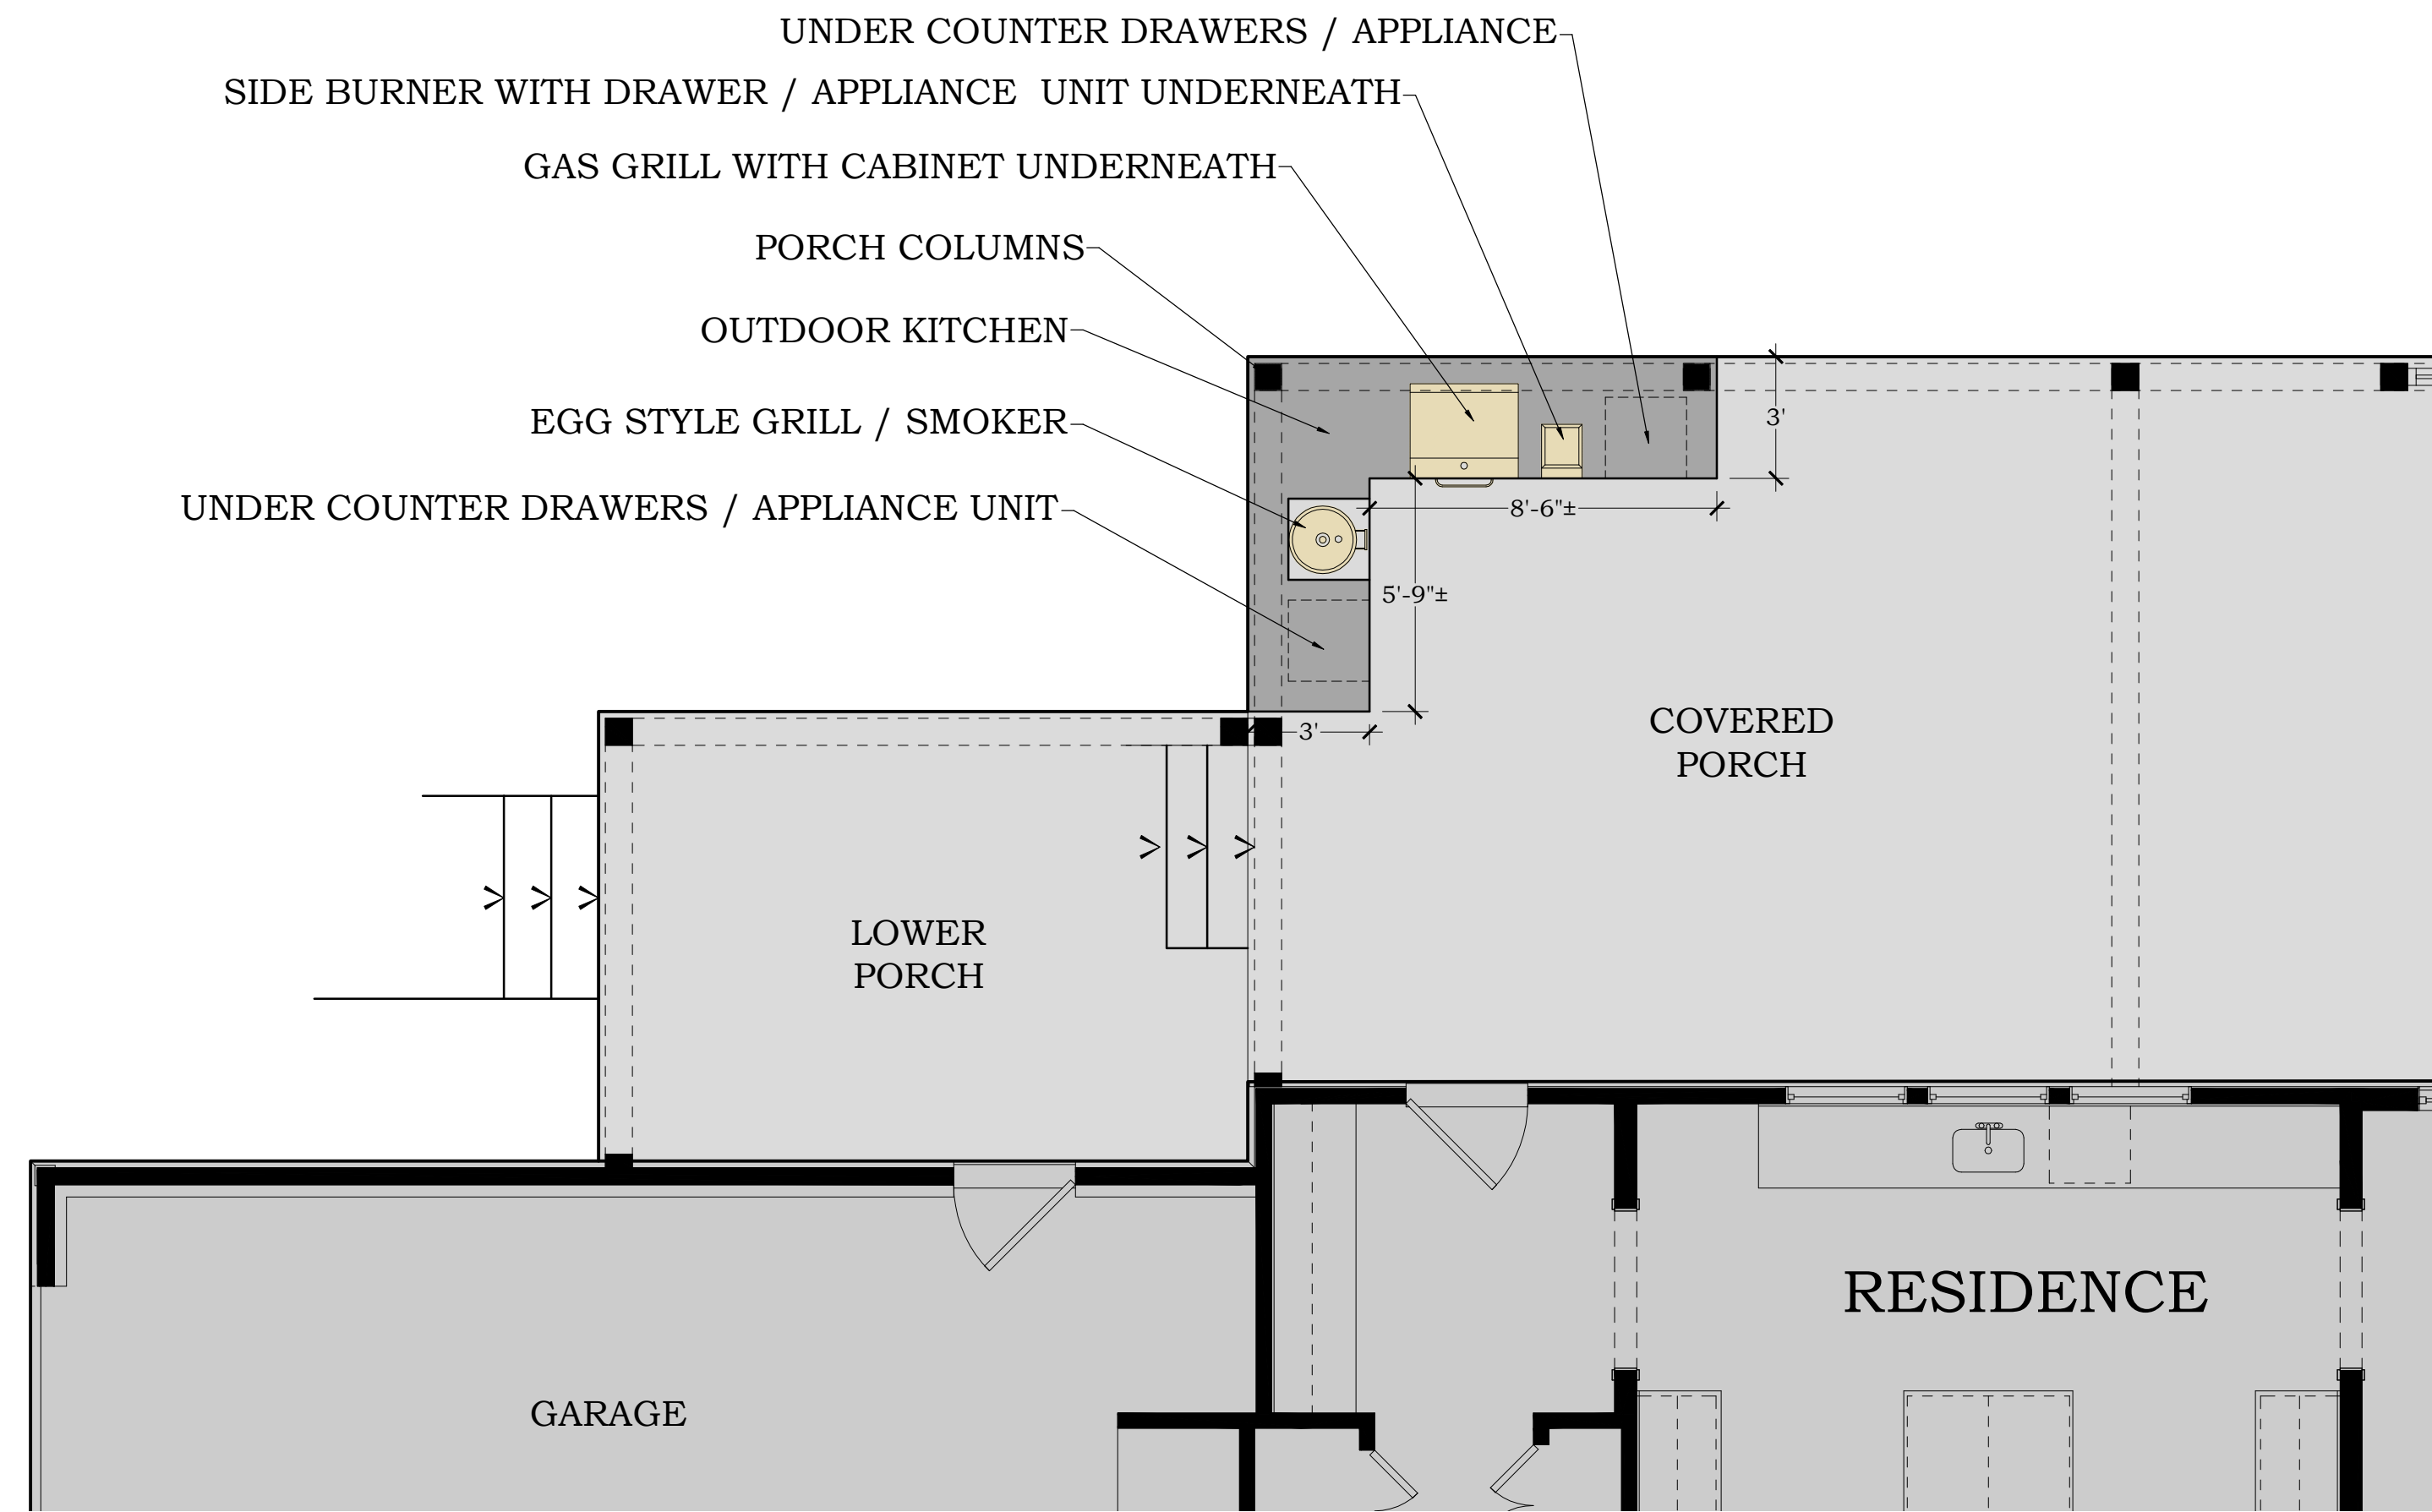

A PRIVATE RESIDENCE

6876 CROSS KEYS ROAD
COLLEGE GROVE, TN 37046

OUTDOOR KITCHEN LAYOUT

PLAN VIEW
1/4" = 1'-0"

ELEVATION
1/2" = 1'-0"

ELEVATION
1/2" = 1'-0"