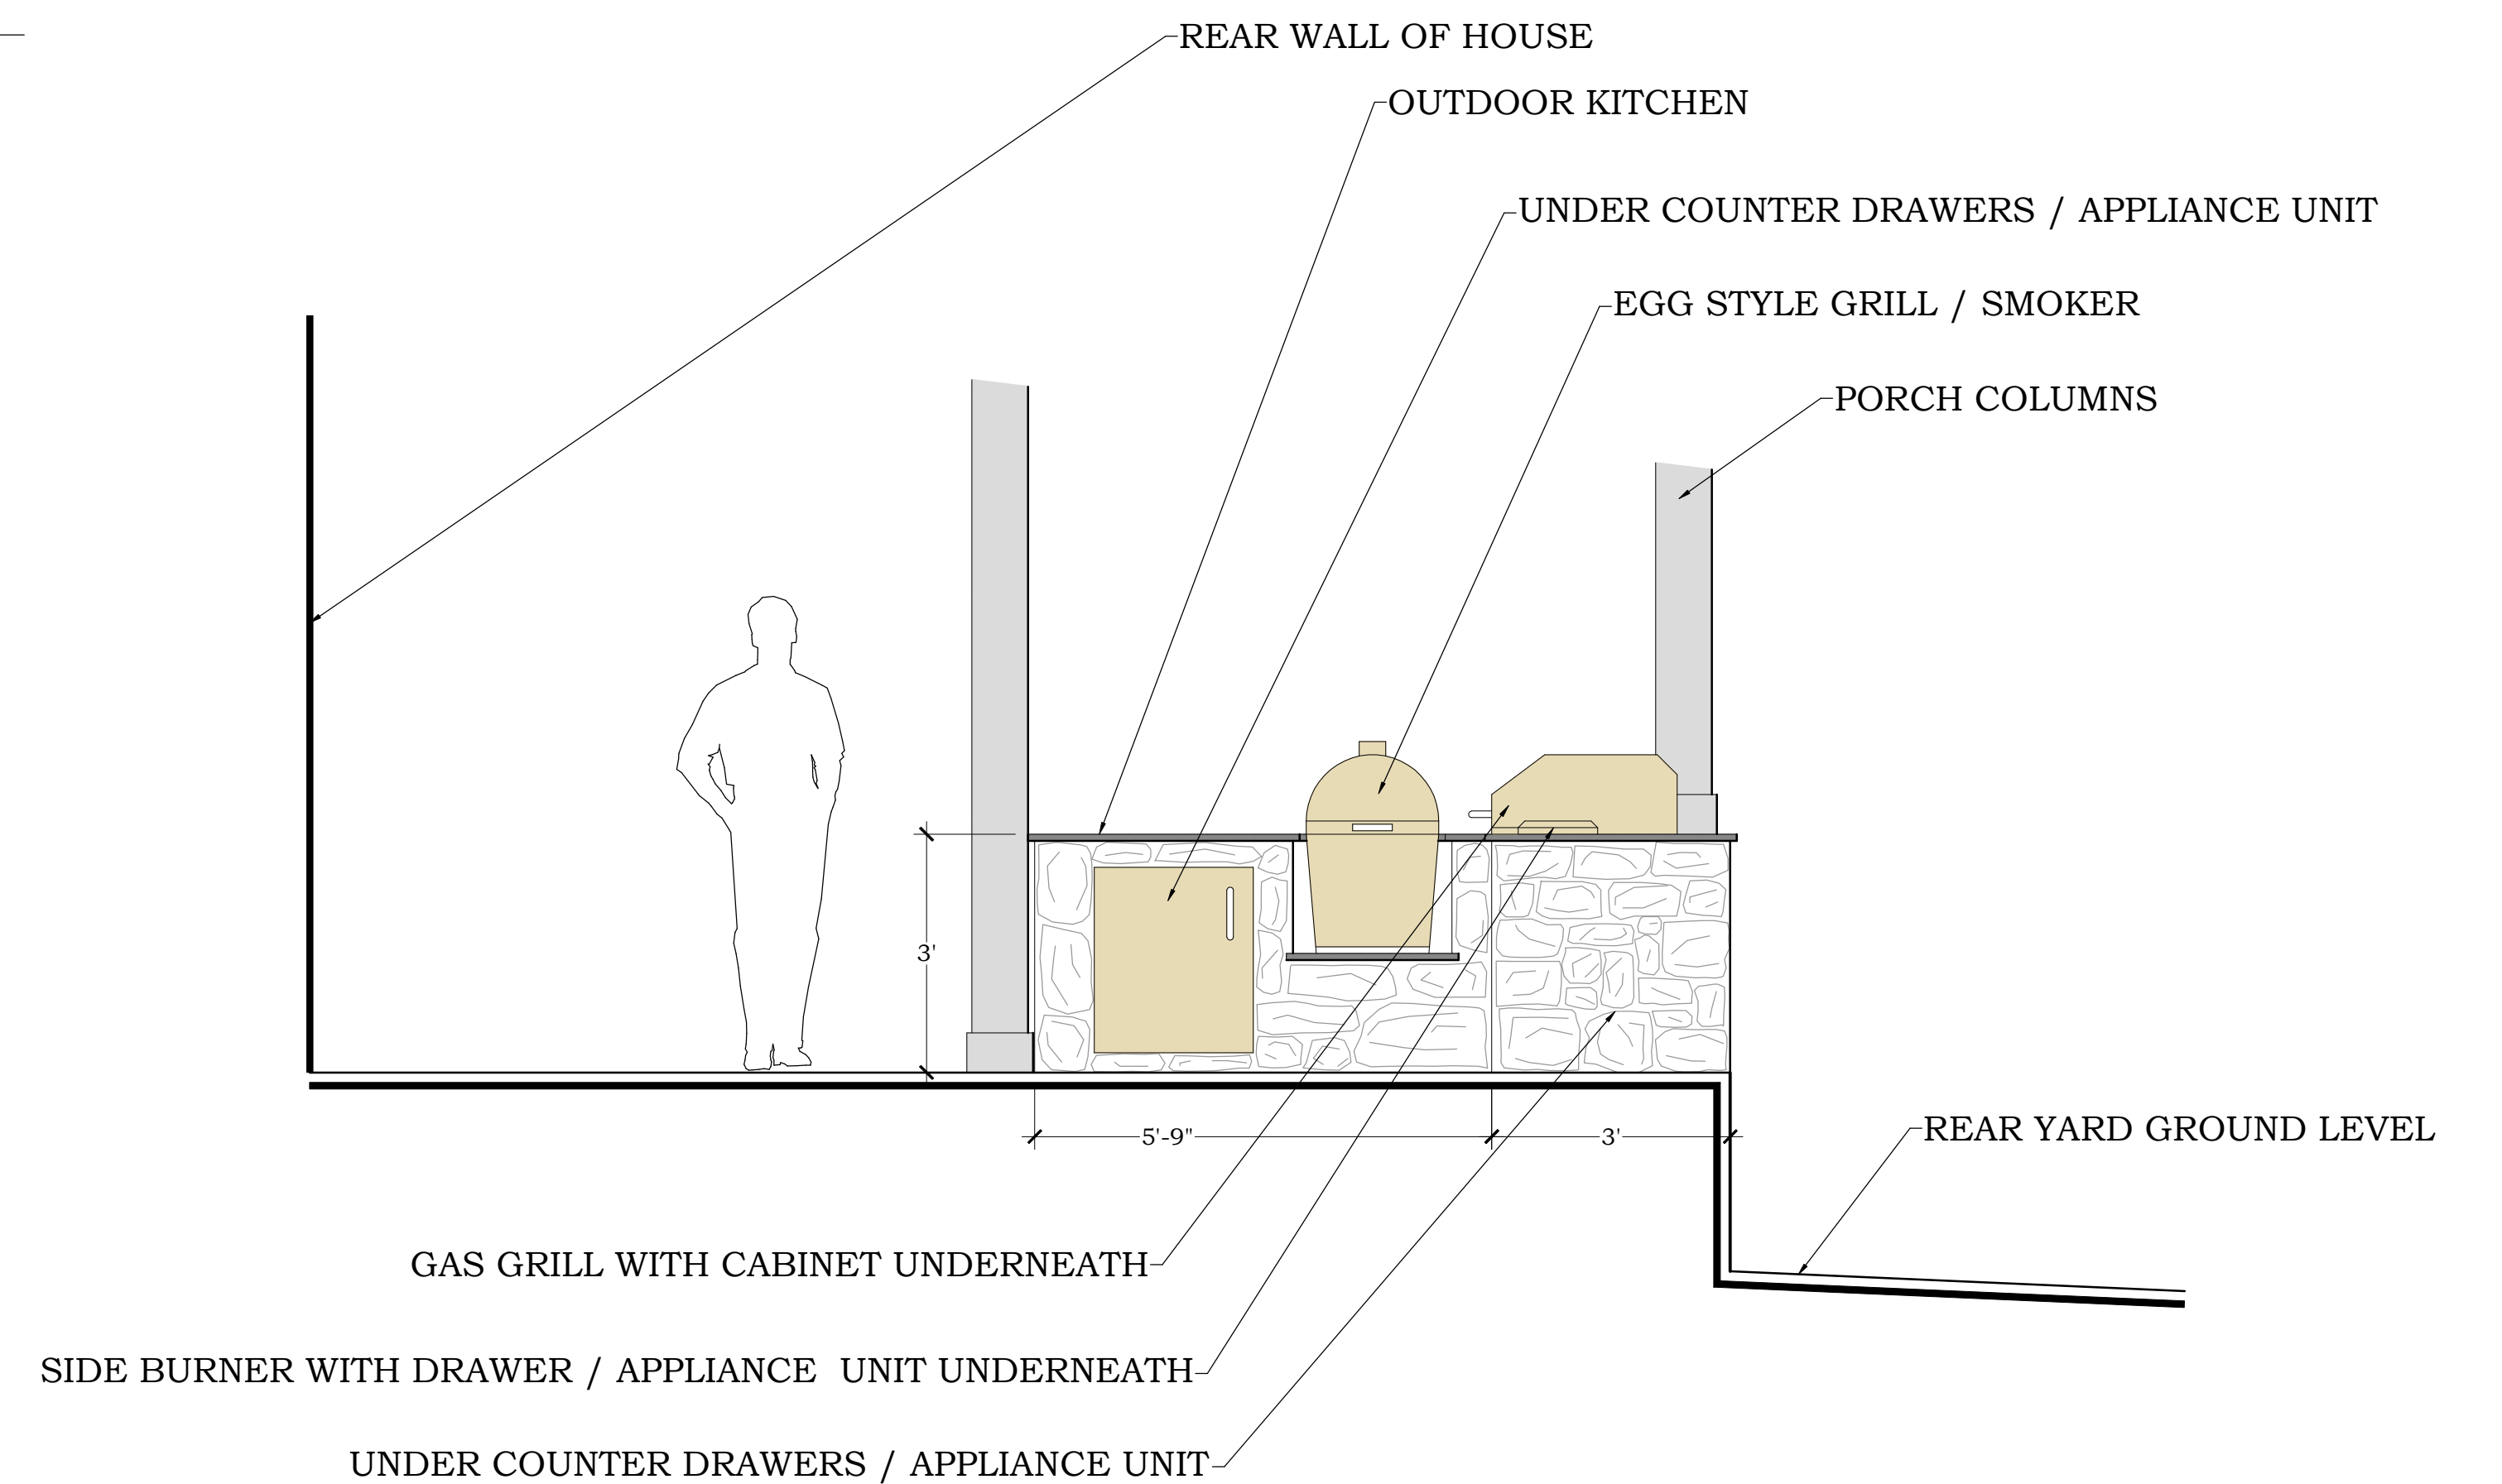

A PRIVATE RESIDENCE

6876 CROSS KEYS ROAD
COLLEGE GROVE, TN 37046

OUTDOOR KITCHEN LAYOUT

PLAN VIEW
1/4" = 1'-0"

ELEVATION
1/2" = 1'-0"

ELEVATION
1/2" = 1'-0"