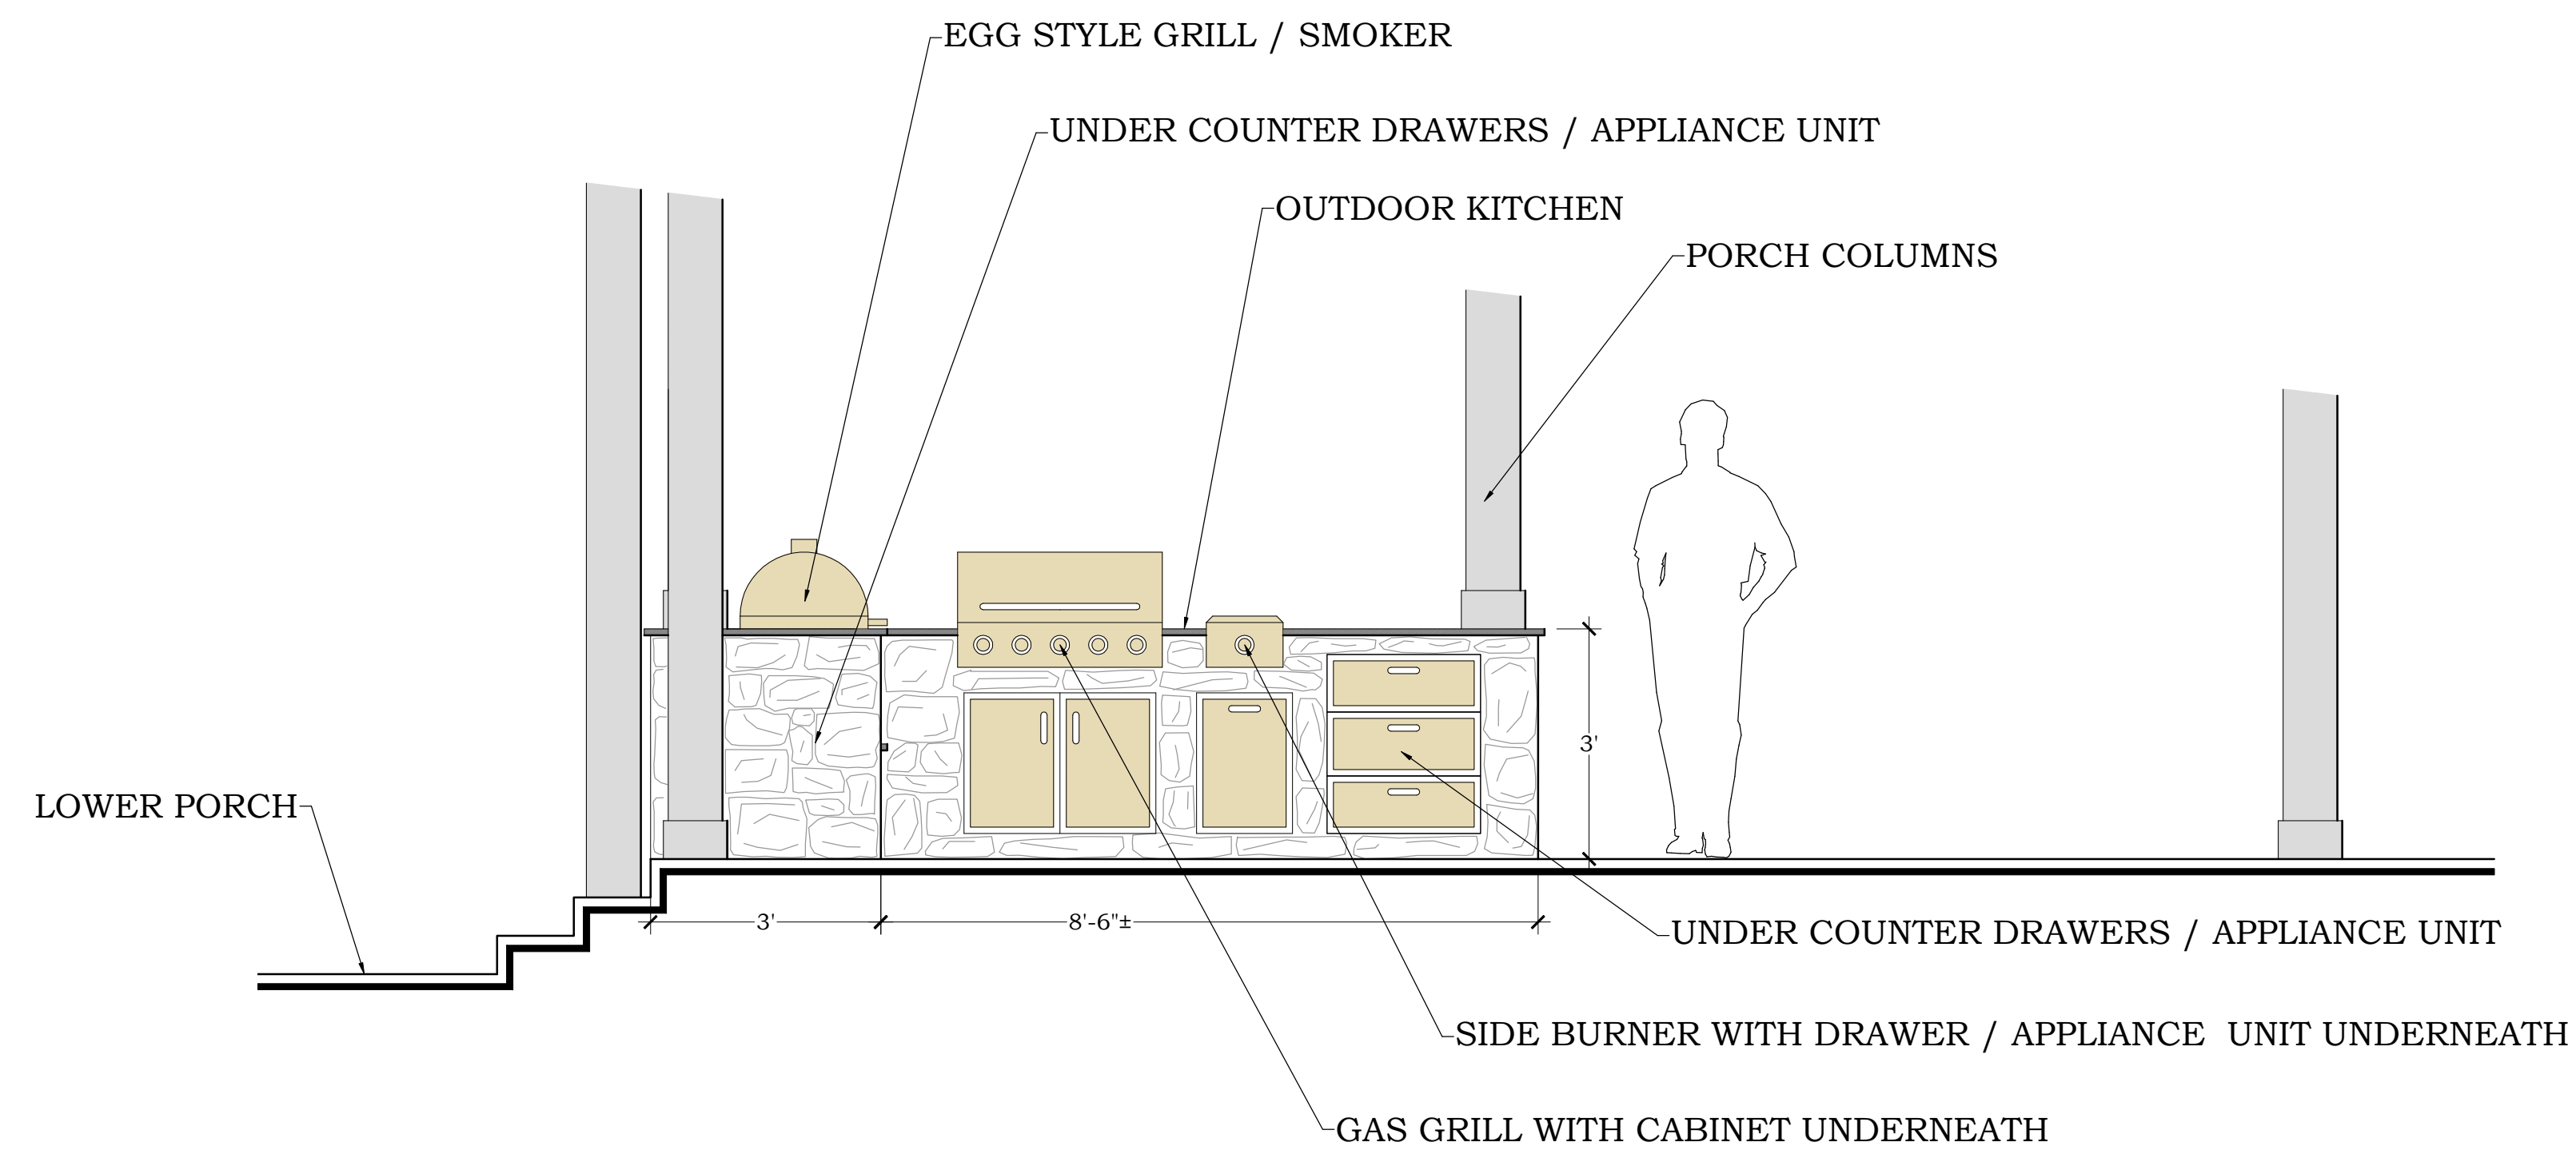

A PRIVATE RESIDENCE

6876 CROSS KEYS ROAD
COLLEGE GROVE, TN 37046

OUTDOOR KITCHEN LAYOUT

PLAN VIEW
1/4" = 1'-0"

ELEVATION
1/2" = 1'-0"

ELEVATION
1/2" = 1'-0"